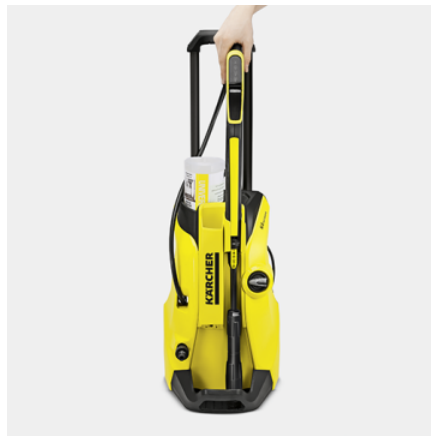

K 4 FULL CONTROL

Pressure washer with pressure indicator on the trigger gun – for the right pressure on any surface. Ideal for occasional cleaning on moderate levels of dirt. Area performance of 30 m²/h.

Order no.

1.324-000.0

- Full Control Power trigger gun with pressure level display on an LED display
- Maximum stability thanks to low centre of gravity, hose guide and larger base
- Highly efficient water-cooled motor

Equipment

High-pressure gun		G 145 Q Full Control
Vario Power Jet		■
Dirt Blaster		■
High-pressure hose	m	6
Device-side Quick Connect		■
Detergent application via		Plug 'n' Clean system
Telescopic handle		■
Water-cooled motor		■
Soft bag		■
Integrated water filter		■
Adapter for A3/4" garden hose connector		■

■ Included in the scope of supply.

Power gun Full Control and spray lances

- Three pressure settings and a detergent setting ensure the optimal setting for every surface.
- The pressure can be regulated by twisting the Vario Power spray lance until the desired level is shown.
- The LED display on the Full Control Power trigger gun allows easy checking of the setting.