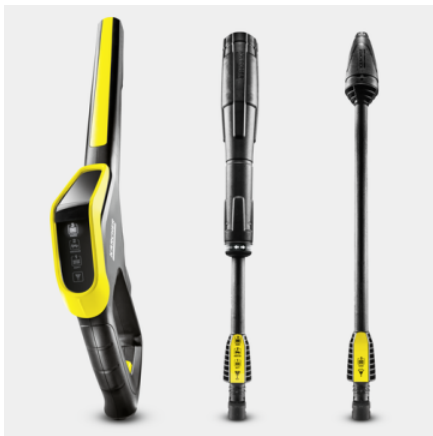

K 4 FULL CONTROL

Pressure washer with pressure indicator on the trigger gun – for the right pressure on any surface. Ideal for occasional cleaning on moderate levels of dirt. Area performance of 30 m²/h.

Order no.

1.324-000.0

- Full Control Power trigger gun with pressure level display on an LED display
- Maximum stability thanks to low centre of gravity, hose guide and larger base
- Highly efficient water-cooled motor

Equipment

High-pressure gun		G 145 Q Full Control
Vario Power Jet		■
Dirt Blaster		■
High-pressure hose	m	6
Device-side Quick Connect		■
Detergent application via		Plug 'n' Clean system
Telescopic handle		■
Water-cooled motor		■
Soft bag		■
Integrated water filter		■
Adapter for A3/4" garden hose connector		■

■ Included in the scope of supply.

Power gun Full Control and spray lances

- Three pressure settings and a detergent setting ensure the optimal setting for every surface.
- The pressure can be regulated by twisting the Vario Power spray lance until the desired level is shown.
- The LED display on the Full Control Power trigger gun allows easy checking of the setting.