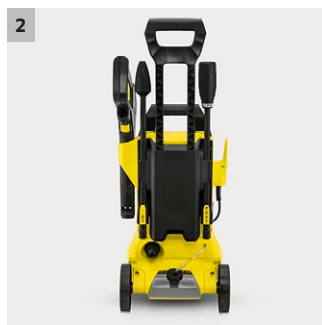

K 3 Full Control

The ideal pressure washer for occasional use on light dirt. The K 3 Full Control displays the pressure on the trigger gun – ensuring the right pressure for every surface.

1 Power gun Full Control and spray lances

- Three pressure settings and a detergent setting ensure the optimal setting for every surface.
- The pressure can be regulated by twisting the Vario Power spray lance until the desired level is shown.