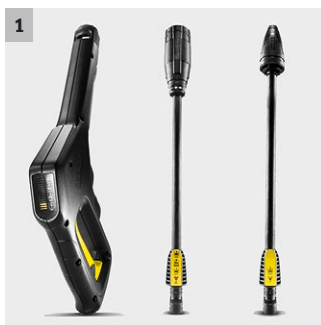

K 3 Full Control

The ideal pressure washer for occasional use on light dirt. The K 3 Full Control displays the pressure on the trigger gun – ensuring the right pressure for every surface.

1 Power gun Full Control and spray lances

- Three pressure settings and a detergent setting ensure the optimal setting for every surface.
- The pressure can be regulated by twisting the Vario Power spray lance until the desired level is shown.

2 Supports for accessories, high-pressure gun and cable

- Spray lances are always accessible and within easy reach.
- Generous hook for tidy storage of the hose and cable directly on the device.

3 Clean tank solution

Equipment

High-pressure gun	G 120 Q Full Control	
Vario Power Jet	■	
Dirt Blaster	■	
High-pressure hose	m	6
Detergent application via	Tank	
Integrated water filter	■	
Adapter for A3/4" garden hose connector	■	
Removable RM tank	■	
Telescopic handle	■	