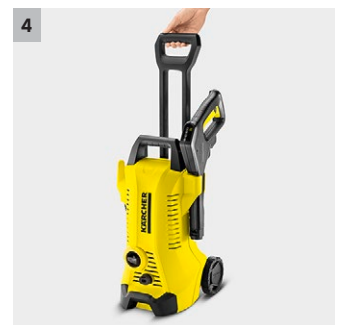

K 3 Full Control

The ideal pressure washer for occasional use on light dirt. The K 3 Full Control displays the pressure on the trigger gun – ensuring the right pressure for every surface.

1 Power gun Full Control and spray lances

- Three pressure settings and a detergent setting ensure the optimal setting for every surface.
- The pressure can be regulated by twisting the Vario Power spray lance until the desired level is shown.

- The practical detergent tank simplifies the application of detergents.
- Kärcher detergents increase efficiency and help protect and care for the surface being cleaned.

4 Telescopic handle

- For a convenient pulling height.
- Completely retractable for optimal storage.

K 3 Full Control

- Full Control Power Gun with manual pressure level display
- Telescopic handle
- Detergent tank

Technical data

Order no.	1.602-600.0	
EAN code	4054278219868	
Pressure	bar / MPa	20 - max. 120 / 2 - max. 12
Flow rate	l/h	max. 380
Inlet temperature	°C	max. 40
Connection load	kW	1.6
Supply voltage	V	220 - 240
Weight without accessories	kg	4.38
Dimensions (L x W x H)	mm	307 × 272 × 677