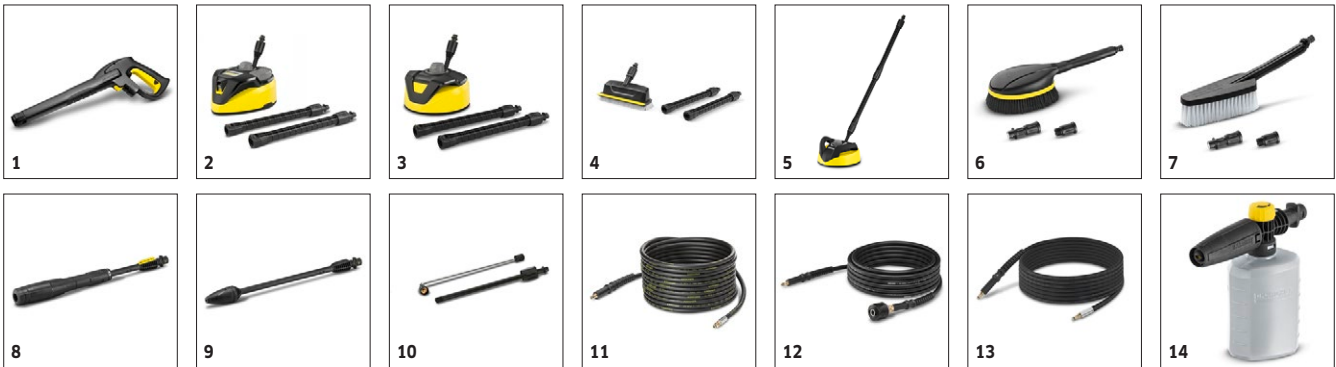

Order no.					RRP	Description	
Spray guns									
Kärcher Bayonet Spray Gun	1	2.642-889.0						Replacement spray gun for Kärcher K2 - K5 electric pressure washers only. Made in Germany.	■
Hard surface cleaners									
T 7 Plus T-Racer Surface Cleaner	2	2.644-082.0						Power nozzle for ultimate cleaning power, even in corners and along edges. The T 7 Plus T-Racer surface cleaner with rinse function - for effective and splash-free cleaning of large areas.	□
T 5 T-Racer Surface Cleaner	3	2.644-342.0						Thorough and splash-free cleaning over large areas: The T 5 T-Racer surface cleaner. The adjustable nozzle position means the surface cleaner can be used to clean hard and delicate surfaces alike.	□
PS 30 Power Scrub Brush	4	2.644-311.0						The PS 30 power scrubber, with its three integrated high-pressure nozzles, powerfully removes stubborn dirt from various surfaces, while saving time. Ideal for stairs and edges. Includes integrated squeegee blade to remove the dirty water.	□
T 300 Deck and Driveway Cleaner	5	2.643-211.0						The T300 Surface Cleaner tackles large surface cleaning tasks in no time. Comfortably clean decks, garage floors, driveways and patios with ease. Reduce your cleaning time by up to 5X!	□
Brushes									
Universal Rotating Wash Brush	6	8.923-682.0						Reduce the time and effort required to clean cars, trucks, SUV's, RV's, boats, patio furniture and more.	□
Universal Soft Bristle Wash Brush	7	8.923-683.0						Made with super soft synthetic bristles, this brush attaches to your pressure washer to help you safely clean painted, topcoat and delicate surfaces.	□
Spray lances									
Vario Power Spray (VPS) Wand	8	2.644-048.0						Replacement Vario Power Spray Wand for Kärcher K2-K5 electric pressure washers.	□
DirtBlaster Spray Wand	9	2.644-049.0						Replacement DirtBlaster Spray Wand for Kärcher K2-K5 electric pressure washers.	□
Right Angle Wand	10	2.640-741.0						Clean difficult to reach areas with the Right Angle Wand.	□
High pressure hose extension - System from 2009									
H 10 Q, High-Pressure Hose with Quick Connect and for hose reel devices	11	2.643-633.0						Replacement hose with Quick Connect connectors for quick attachment. For all devices in the classes K 4 - K 7 with hose reel (manufactured 2009 or later), 10 m, 180 bar, 60°C.	□
High pressure extension hose for devices with Quick Connect									
Extension hose for K3 - K5 pressure washers	12	2.641-710.0						Genuine Kärcher extension hose, 32.8 ft, for K3, K4 and K5 pressure washers with Quick Connect adapter.	□
High pressure hose									
25ft Replacement Hose - QC	13	2.642-583.0						Genuine Kärcher 25ft replacement hose for K3-K5 pressure washers with hose reels.	□
Foam jet									
FJ 6 foam nozzle	14	2.643-147.0						The FJ 6 turns your Kärcher K1 - K5 electric pressure washer in to a personal car wash system, delivering luxurious foam for vehicle cleaning.	□
Miscellaneous									
Suction hose SH 3	15	2.643-101.0						Three meters (approx. 9.8 feet) hose for drawing water from alternative sources such as a bucket or cistern.	□
Water filter	16	4.730-059.0						Genuine Kärcher water filter protects a pressure washer's pump against dirt particles in the water supply.	□