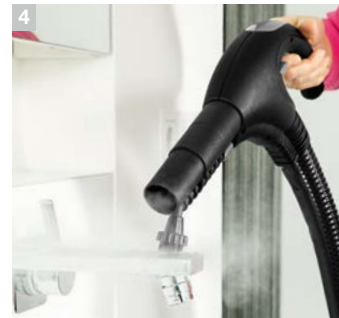

Standard accessories.

1 Steam vacuum detail nozzle

The detail nozzle effortlessly removes stains or can be used with various attachments as a versatile tool.

3 Upholstery nozzle

This hand nozzle is ideal for upholstery, mattresses, etc.

2 Crevice nozzle

Crevice nozzle for cleaning in difficult to reach areas.

FoamStop

Prevents dirty water from foaming in the water filter.

Cleaning brush

For cleaning nozzles, extension tubes and water filter.

Furniture brush

Ideal for cleaning furniture without scratches or residue.

Dosing bottle

For easy and precise tank filling.

Accessory bag

For practical accessory storage.

Special accessories

4 Round brush set

Thanks to the four-coloured brush set you can maintain hygiene when completing different kinds of cleaning tasks around the home.
Order No. 2.860-231.0

5 Terry cloth covers

5 high-quality cotton covers. Lint-free, absorbent and hard-wearing.
Order No. 6.370-990.0

HEPA filter*

Retains pollen, spores, bacteria and mite faeces.

Order No. 2.860-229.0