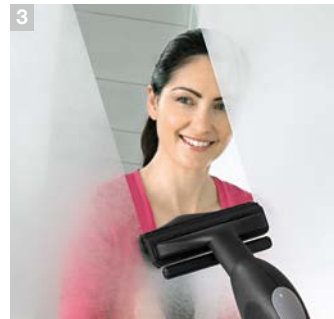

3 different inserts for hard floors and carpets convert the floor nozzle to a versatile tool.

3 Steam vacuum hand nozzle

In combination with one accessory, e.g. squeegee blade or brush crown attachment and terry cloth, the hand nozzle can be used for different areas of application.