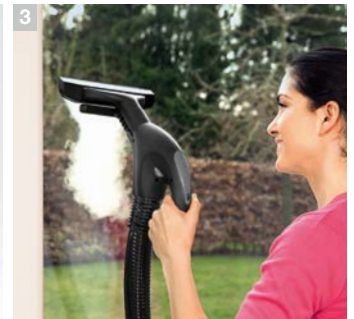

4 Brush crown attachment

In combination with the brush crown attachment and a terry cloth, the hand nozzle removes even the most stubborn dirt hygienically.

5 Round brush/extension piece

For thorough cleaning, e.g. joints in kitchens and bathrooms, the round brush can be attached to the detail nozzle with or without extension piece. The brush set in four colours helps to maintain hygiene when completing different kinds of cleaning tasks.