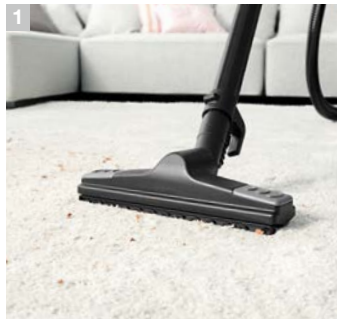

Funnel-shaped opening and practical dosing bottle for easy and precise filling.

Standard accessories. Extremely versatile – the SV 7.

1 Floor nozzle

Vacuuming, steam cleaning and drying – all with one nozzle. The wide floor nozzle is ideal for quickly cleaning large areas such as tiled, natural stone or PVC floors – for sparkling clean results.