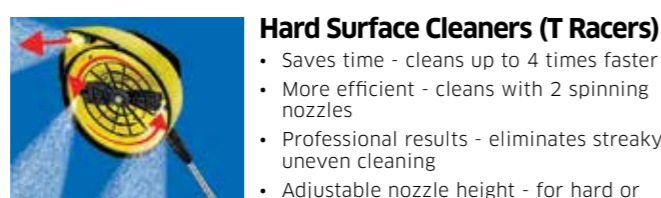

Hard Surface Cleaners (T Racers)

- Saves time - cleans up to 4 times faster
- More efficient - cleans with 2 spinning nozzles
- Professional results - eliminates streaky, uneven cleaning
- Adjustable nozzle height - for hard or sensitive surfaces
- Ideal for cleaning timber decks, driveways, paths etc.

2 T300 T Racer

- Adjustable nozzle height
- K2-K6 models

T350 T Racer

- Adjustable nozzle height
- For petrol waterblasters 2400-2600 PSI

4 Power Scrubber

- Three integrated high pressure nozzles
- Powerfully and effectively removes stubborn dirt from all kinds of surfaces
- Ideal for the cleaning of steps, corners and edges

5 Telescopic Lance

- High pressure flat jet nozzle
- Ideal for cleaning hard to reach areas
- Extends from 1.2m to 4m
- Shoulder strap for operator comfort
- Compatible with other Kärcher accessories

6 Angled Spray Lance

- Extra long angled spray lance for cleaning hard to reach areas
- Ideal for roofs, gutters and car under bodies

7 WB 150 Power Brush

- Power brush with the power of high pressure cleaning - for quick, efficient and effortless cleaning.
- For splash free cleaning of sensitive surfaces i.e. cleaning vehicles, glass, garages and more.

9 Soft Wide Brush

- For cleaning larger surfaces including vehicles, boats, windows, walls etc.
- High surface cleaning rate

10 FJ3 Foam Jet

- Aerated foaming action
- Excellent adhesion and application of detergent
- Ideal for applying cleaning solutions to vertical surfaces

11 Suction Hose

- Allows extraction of water from alternative sources, i.e. - tanks, barrels or buckets
- Non-return valve ensures the hose remains primed with water - no air-pockets
- Suitable for K3 to K6 models

Chassis Cleaner

- Cleans vehicle and trailer chassis with ease
- Great cleaning efficiency due to the rotary action of the two high pressure nozzles
- Adjustable nozzle heights allow for cleaning under vehicles with different levels of ground clearance from 11cm to 38cm
- Suitable for K2 to K6 models

12 Pipe Cleaning Kit

- Suitable for indoor and outdoor use when cleaning pipes, drains and clearing blockages
- Four reverse firing high pressure jets propel the hose into the pipe
- Extra short brass nozzle for maximum flexibility in the pipe
- Anti-kink sleeve and flexible quality textile-braided hose
- Consecutive marks and marker ring to show progress in the pipe

13 Extension Hose

- Extends working radius of high-pressure hose
- Connects between trigger gun and high-pressure hose gun
- Available in 10m lengths

Water Filter

- Prevents dirt particles in contaminated water getting into the pump
- Recommended when drawing water from a tank or bore

15 Wheel Rim Cleaner

- For cleaning brake dust, road film and other dirt
- Ideal for use on steel and metallic wheel rims

16 Insect Remover

- Removes insects gently from paint surfaces, radiator grills, exterior mirrors, window surfaces and plastics