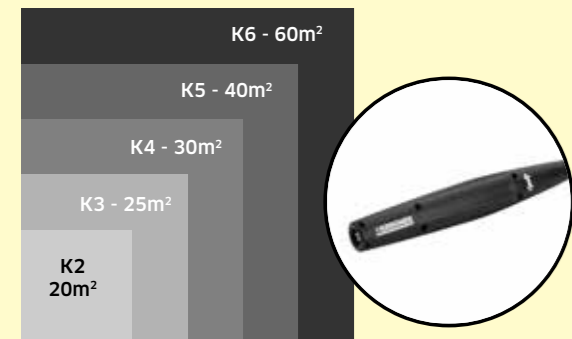

Kärcher Waterblaster Selection Guide

A P P L I C A T I O N S	G	K6	K5	K4	K3	K2	
	PETROL	HEAVY DUTY PLUS	HEAVY DUTY	MEDIUM HEAVY DUTY	MEDIUM DUTY	LIGHT DUTY	
	FURNITURE						
	CAR / BOAT						
	WALLS / FENCE						
	DECK / PATIO						
DRIVEWAY							
HOUSE	LARGE	LARGE	MEDIUM	SMALL			

Surface Area Cleaning Guide

Using standard Kärcher Lance

Using Kärcher Hard Surface Cleaner (T-Racer) accessory