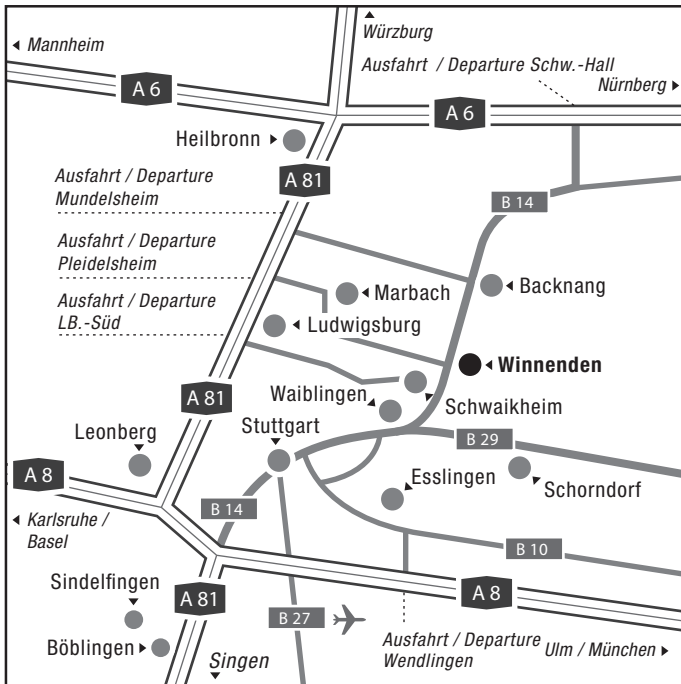

SO FINDEN SIE ZU KÄRCHER. HOW TO FIND US.

Autobahnanschlüsse
Motorway connections

Kärcher Gelände in Winnenden
Kärcher location in Winnenden

WINNENDEN

Hauptverwaltung Head Office

Alfred Kärcher GmbH & Co.KG
Alfred-Kärcher-Straße 28-40
71364 Winnenden
Deutschland / Germany
Tel. +49 (0) 71 95 14 0
Fax +49 (0) 71 95 14 22 12