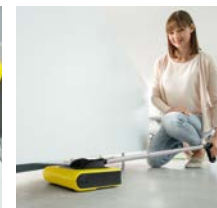

Rubbish bin
The laterally removable container enables quick and easy emptying without contact with dirt.

Cleans under furniture
Floor cleaning is easy – even under furniture.