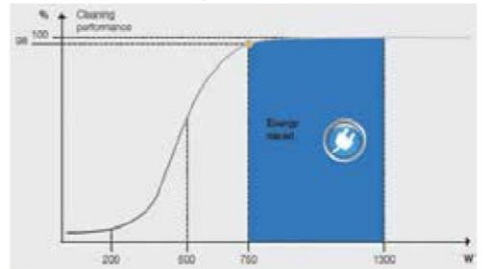

Saving energy

40% lower power consumption. 98% more cleaning power of the basic model.

Quiet please

Reduce the noise level by 5 dB (A) compared to the basic model which is equivalent to a noise level reduction of about 70%.