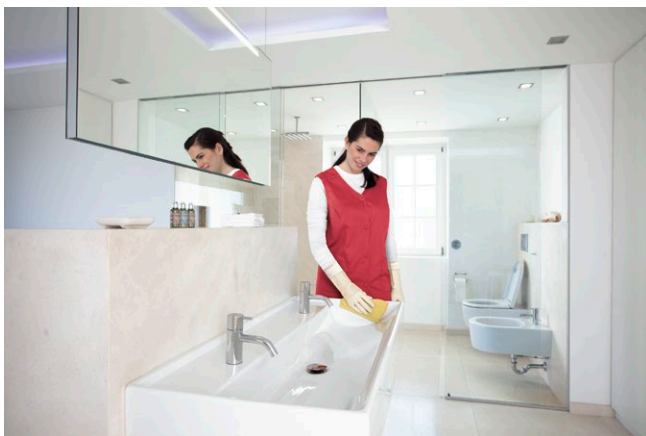

SanitPro Daily Cleaner CA 20 R eco!perform

Ready to use sanitary everyday cleaner with cleaning action is environmentally-friendly. Pack of 12 bottles including 2 spray heads. With a spray head sufficient for up to 40 applications.

Properties

- Ready to use sanitary everyday cleaner
- Removes limescale, soap and urine stains as well as other soiling
- Powerful cleaning action
- Cleaned surfaces dry streak-free
- Easy clean action Facilitates cleaning in the following
- Lightweight, ergonomic 500 ml spray bottle with professional sprayer with foam nozzle
- Reusable professional sprayer for less waste
- Pleasant, fresh fragrance
- With gel formula for better adherence to vertical surfaces