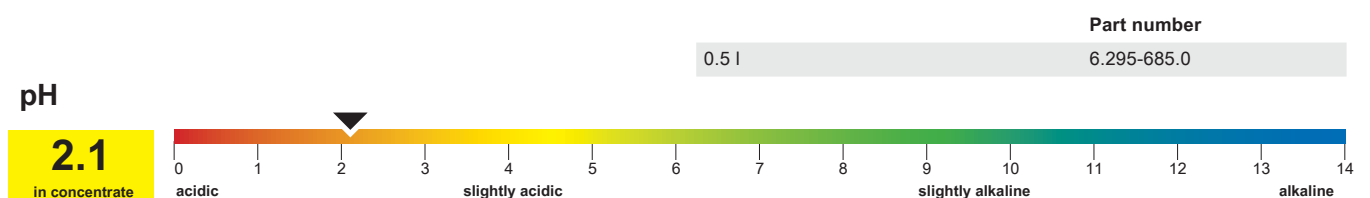

SanitPro Daily Cleaner CA 20 R eco!perform

Ready to use sanitary everyday cleaner with cleaning action is environmentally-friendly. Pack of 12 bottles including 2 spray heads. With a spray head sufficient for up to 40 applications.

Properties

- Ready to use sanitary everyday cleaner
- Removes limescale, soap and urine stains as well as other soiling
- Powerful cleaning action
- Cleaned surfaces dry streak-free
- Easy clean action Facilitates cleaning in the following
- Lightweight, ergonomic 500 ml spray bottle with professional sprayer with foam nozzle
- Reusable professional sprayer for less waste
- Pleasant, fresh fragrance
- With gel formula for better adherence to vertical surfaces

Areas:

- **Contract cleaning:** Sanitary facilities
- **Hotels, gastronomy, catering:** Sanitary facilities
- **Municipal:** Sanitary facilities

Application

- manual