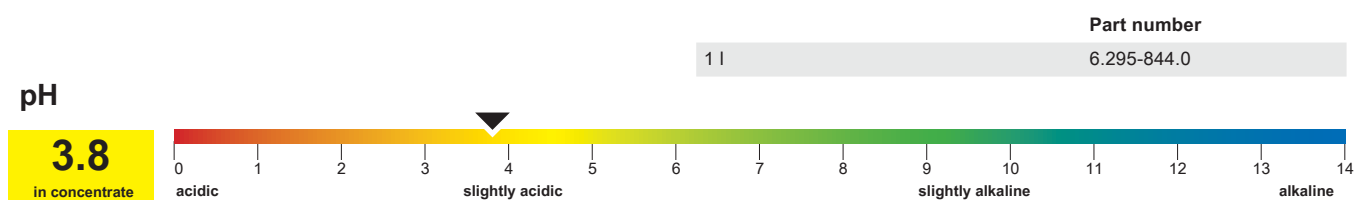

CarpetPro Conditioner RM 763

The effective CarpetPro Conditioner RM 763 for all types of fibres reduces rinsing time, removes dirt and surfactant residues, neutralises the fibres and freshens up the colours.

Properties

- Cuts rinsing time in half
- Shorter drying time
- Surfaces are quickly dry again
- Colours and fibres are left refreshed
- Alkali-sensitive fibres like wool are neutralised
- Pleasant, fresh fragrance
- Gentle cleaning action

Areas:

Contract cleaning:	Textile surfaces
Retirement homes, doctor's surgery:	Textile surfaces
Hotels, gastronomy, catering:	Textile surfaces
Municipal:	Textile surfaces
Retail:	Textile surfaces

Application

- Spray extraction machines
- Carpet cleaners