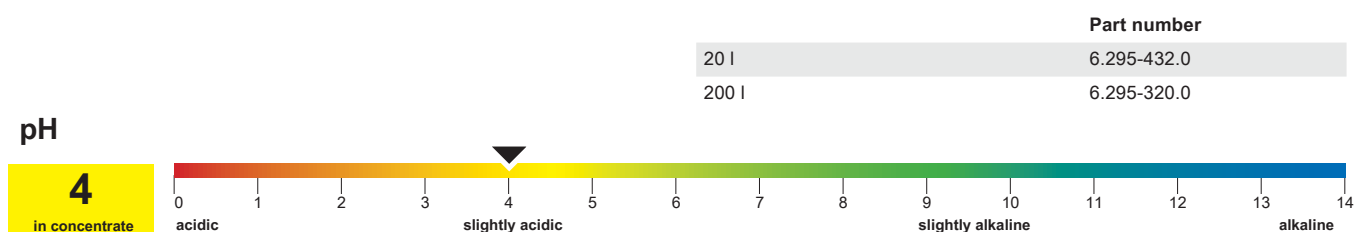

VehiclePro Gloss Dryer Nano RM 832 Classic

Liquid pearl wax with special nano particles for use in vehicle washes, coin-op washes and high-pressure cleaners. This nano finisher quickly breaks down the water film to produce very good drying results.

NTA-free

Properties

- Effective shine-drying aid based on nanotechnology
- Quick break down of the water film over a large surface area
- Excellent drying result
- Best results in combination with NANO RM 816 ASF Active foam cleaner
- Effective with all water hardness levels
- Produces a high-gloss mirror finish
- Effectively protects for up to 1 month
- VDA-compliant
- Tensides biodegradable in accordance with EEC 648/2004
- NTA free
- Free from mineral oils and mineral hydrocarbons

Areas:

- Car dealership and garage: Cars
- Haulage contractors, bus operators: Commercial vehicle cleaning
- Vehicle washing bay: Cars

Application

- Car wash
- High-pressure washers