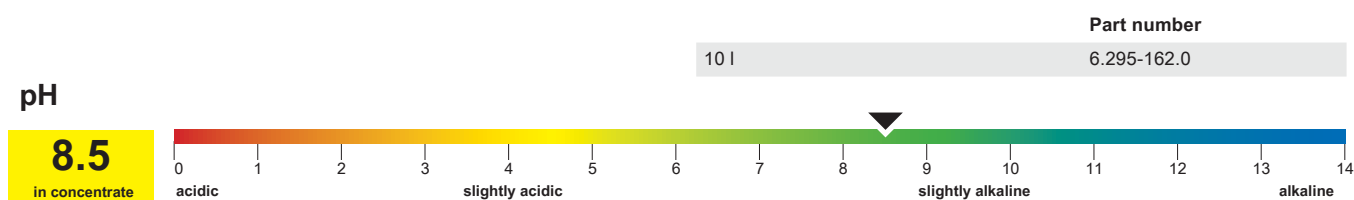

FloorPro Spray Cleaner RM 748

Wax-based slip-resistant spray emulsion for all coated hard surfaces. Repairs and restores coated floors. Removes heel marks and footprints, while applying a anti-slip finish.

Properties

- Spray emulsion for cleaning and maintenance of stressed coatings
- Wax-based
- Removes heel marks and footprints
- Non-slip
- Can be polished
- NTA free
- VOC-free
- Solvent-free

Areas:

Car dealership and garage:	Floor coating
Contract cleaning:	Floor coating
Retirement homes, doctor's surgery:	Floor coating
Hotels, gastronomy, catering:	Floor coating
Industry:	Floor coating
Municipal:	Floor coating
Retail:	Floor coating

Application

- Scrubber-dryers
- Single-disc machines