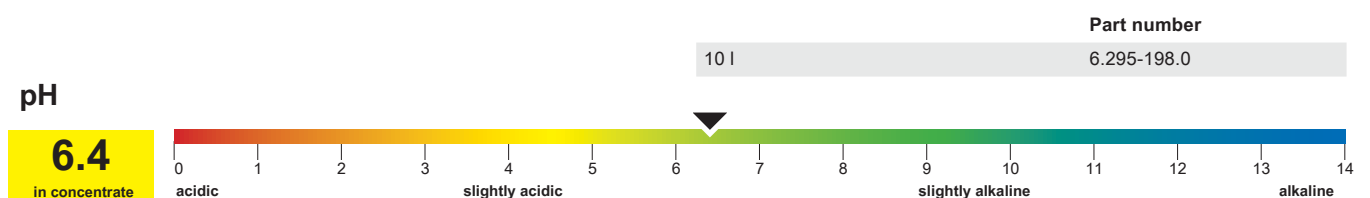

CarpetPro Cleaner, quick-drying RM 767 OA

Liquid fast-drying spray extraction agent for textile surfaces and upholstery. Ideal for interim cleaning since it dries up to 70% faster than conventional spray extraction cleaning agents.

Properties

- Dissolves oil, grease and mineral stains
- Gentle cleaning action
- Reduces drying time by up to 50%
- Liquid formulation, usable immediately
- Cleaning active at all stages of temperature
- Free from bleaching agents
- Improves floor hygiene by removing odours
- Pleasant, fresh fragrance

Areas:

Car dealership and garage:	Car preparation
Contract cleaning:	Textile surfaces
Retirement homes, doctor's surgery:	Textile surfaces
Hotels, gastronomy, catering:	Textile surfaces
Municipal:	Textile surfaces
Retail:	Textile surfaces

Application

- Spray extraction machines
- Carpet cleaners