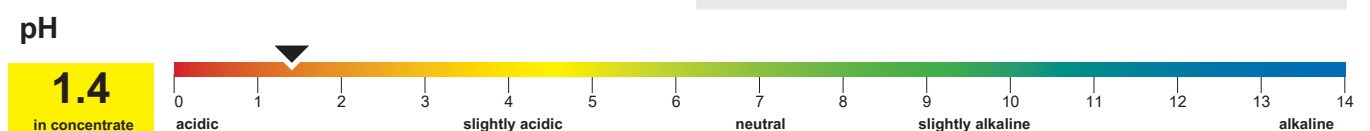

PressurePro Surface Cleaner, acidic RM 93 Agri

Acid surface cleaner for milk parlours, milk rooms and stables. Removes even the most stubborn deposits, such as limescale, minerals and rust. Corrosion inhibitors preserve stable fixtures.

Properties

- Removes the most stubborn, inorganic deposits of limescale, rust, minerals and milkstone
- 100% biodegradable
- Very good material compatibility, does not damage steel, plastic, stainless steel or tiled surfaces
- No negative impact on slurry channels or biogas plants

Application areas:

Agriculture: Stable facilities, milk parlours, milk rooms

Usage options

- High-pressure cleaner