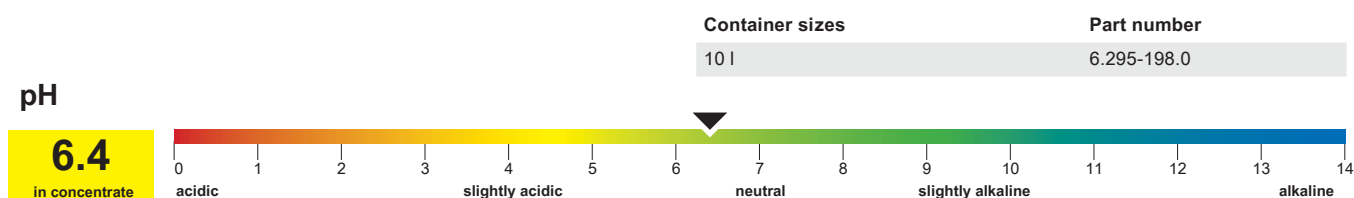

CarpetPro Cleaner, quick-drying RM 767 OA

Liquid, quick-drying deep cleaner for cleaning textile floor coverings, upholstered furniture or car seats. It eliminates unpleasant odours and improves hygiene.

Properties

- Removes oil, grease and mineral contamination
- Gentle on materials
- Drying time up to twice as fast
- Liquid formulation, ready to use
- Cleaning action in all temperature ranges
- Free from bleaching agents
- Improves floor hygiene by removing odours
- Pleasant, fresh scent

Application areas:

Car dealership and garage:	Car preparation
Building cleaning:	Textile surfaces
Nursing and retirement homes, doctor's surgeries:	Textile surfaces
Hotels, gastronomy, catering:	Textile surfaces
Municipal:	Textile surfaces
Retail:	Textile surfaces

Usage options

- Spray extraction machines
- Carpet cleaners