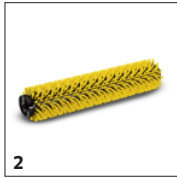

ACCESSORIES FOR BRS 43/500 C

1.006-671.0

1

2

3

		Order no.	Description	
ROLLER BRUSHES				
Roller brush, 430 mm	1	8.640-259.0	Standard, 2 required.	■
	2	8.629-774.0	For wool.	□
CARPET CLEANERS				
Other accessories				
Replacement Jet, BRS 43/500 C	3	8.601-255.0	The spray nozzle for replacing the BRS 43/500 C allows for an even application of the cleaning water.	■

■ Included in the scope of supply. □ Available accessories.