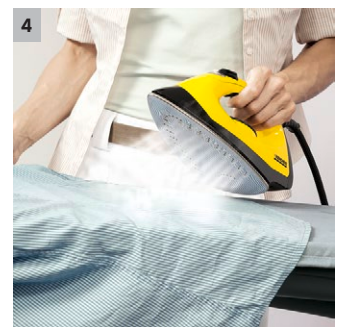

## SC 4 Iron Kit

The SC 4 iron kit with floor nozzle Comfort Plus and steam pressure iron. The continuously refillable, removable water tank enables convenient non-stop cleaning.

### 2 Comfort Plus floor kit with flexible joint on the floor nozzle and innovative cloth changing technology

- Optimal cleaning thanks to efficient lamella technology. Contactless cloth changing - no contact with dirt.
- Ergonomic, effective cleaning with full floor contact, regardless of the user's height, thanks to the flexible nozzle joint.

### 4 Better ironing (SC 4 + Iron Kit)

- Kärcher steam pressure irons reduce ironing time by up to 50 %. The consistently high steam pressure makes it easier to iron even thick fabrics.