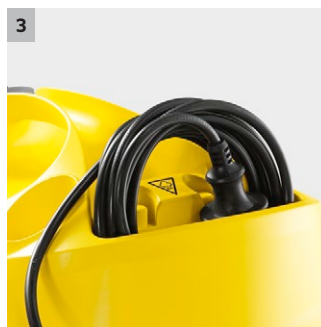

## SC 4 Iron Kit

The SC 4 iron kit with floor nozzle Comfort Plus and steam pressure iron. The continuously refillable, removable water tank enables convenient non-stop cleaning.