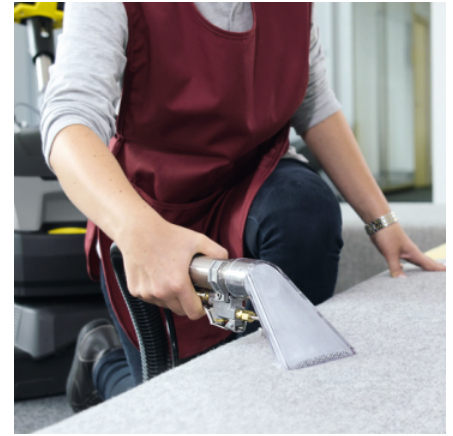

BRC 40/22 C

BRC 40/22 C carpet cleaner for economic and rapid spray extraction or intermediate cleaning of carpeted surfaces of between 250 and 1,000 m².

Order No. 1.008-062.0

- Working direction, forwards
- Surface contact and brush pressure can be adjusted to the degree of soiling or pile height.
- Compact, for small to medium-sized areas

This device requires instruction.

Equipment

Working direction	Forwards	
iCapsol mode	■	
Number of rollers	Unit	1

■ Included in delivery.

200° rotatable cleaning head

- A carpet roller brush supports thorough cleaning.
- Extremely easy to manoeuvre even on cluttered surfaces.

For deep and intermediate carpet cleaning

- For both deep cleaning and intermediate cleaning applications on carpets.
- Deep cleaning of carpets with the cleaning roller supports cleaning of carpet fibres.