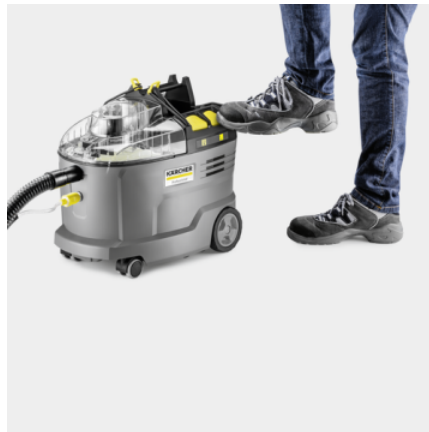

PUZZI 9/1 BP

For maximum manoeuvrability when deep cleaning upholstery: Our robust Puzzi 9/1 Bp cordless spray extraction cleaner with extra-short upholstery nozzle and much more besides.

Made in Europe

BATTERY NOT INCLUDED

Order No. **1.101-700.0**

- Unlimited operating radius thanks to the powerful battery
- Ergonomically designed and extra-short upholstery nozzle
- Extremely sturdy yet easy to use

Technical data		
EAN code		4054278680750
Battery platform		36 V battery platform
Area performance	Square metres per hour	12 - 18
Fresh/dirty water tank	Litre	9 / 7
Air flow	Litres per second	57
Vacuum	Kilopascal	15
Spray rate	Litres per minute	0.5
Spray pressure	Megapascal	0.16 - 0.22
Turbine power rating	Watt	550
Power rating pump	Watt	4
Rated input power	Watt	575
Sound pressure level	Decibel	70
Nominal accessory size		DN 32
Number of batteries required	Unit	1
Runtime per battery charging	Minute	35 (7.5 Ah) / 27 (6.0 Ah)
Battery charge time	Minute	58 / 81
Charging current	Ampere	6
Power supply for battery charger	Volt / Hertz	100 - 240 / 50 - 60
Weight without accessories	Kilogram	7.6
Weight incl. packaging	Kilogram	11.2

■ included in delivery.

Dimensions (L x W x H)

Millimetre 540 x 332 x 460

Powerful Kärcher Battery Power+ 36V battery

- Cordless freedom of movement.
- Real Time Technology with LCD battery display: remaining running time, remaining charging time and battery capacity.
- Compatible with all machines from the 36 V Kärcher Battery Power+ battery platform.

Durable, robust machine design

- Long service life ensures high efficiency.
- Robust and hard-wearing diaphragm pump.
- Two large buttons operated by hand or foot for convenience.

Ergonomically designed and extra-short upholstery nozzle