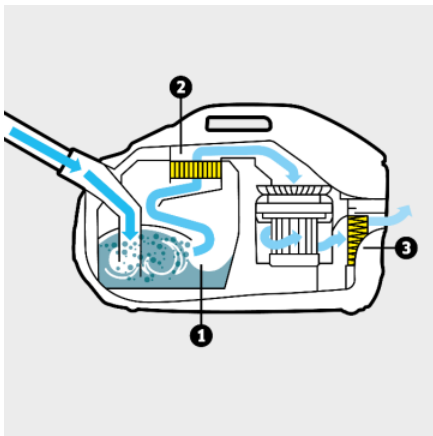

Multi-stage filter system consisting of innovative water filter, washable intermediate filter and HEPA 12 filter (EN 1822:1998)

- Filters 99.5% of dust from the air for fresh, clean air and a pleasant room climate.
- Particularly suitable for allergy sufferers.