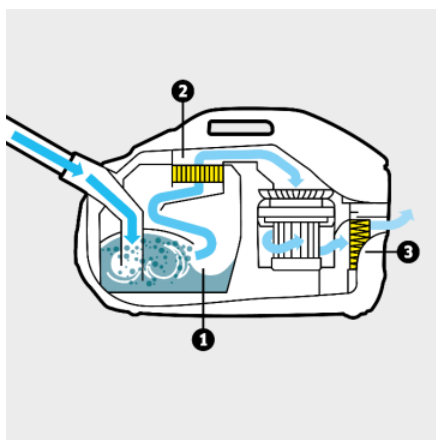

Multi-stage filter system consisting of innovative water filter, washable intermediate filter and HEPA 12 filter (EN 1822:1998)

- Filters 99.5% of dust from the air for fresh, clean air and a pleasant room climate.
- Particularly suitable for allergy sufferers.