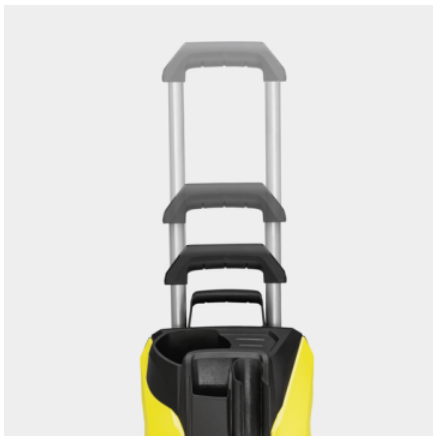

KÄRCHER

K 7 PREMIUM POWER HOME

The K 7 Premium Power Home pressure washer with hose reel and Home Kit for significant levels of dirt on paths and cars.

Made in Europe

Order No.

1.317-172.0

Technical data

EAN code		4054278976044
Type of current	Volt / Hertz	240 / 50
Pressure	Pounds per square inch	Maximum 2600
Flow rate	Litres per minute	Maximum 8.5
Area performance	Square metres per hour	60
Feed temperature	Celsius	Maximum 60
Power rating	Watt	2200
Power cord	Metre	5
Colour		yellow
Weight without accessories	Kilogram	17.67
Weight incl. packaging	Kilogram	25
Dimensions (L x W x H)	Millimetre	459 x 330 x 666

Equipment

Home Kit		K 7 Smart: T 7 Surface Cleaner, Stone and Façade Cleaner, 3-in-1, 1l
High-pressure gun		G 180 Q
Vario Power Jet		■
Dirt blaster		■
Integral high-pressure hose reel		■
High-pressure hose	Metre	10
Quick Connect on machine		■
Detergent application via		Plug 'n' Clean system
Telescopic handle		■
Water-cooled motor		■
Integrated water filter		■
Garden hose adapter A3/4"		■

■ included in delivery.

Telescopic handle made of high-quality aluminium

- The aluminium telescopic handle can be extended for transport and retracted again for storage.

Hose reel for comfortable handling