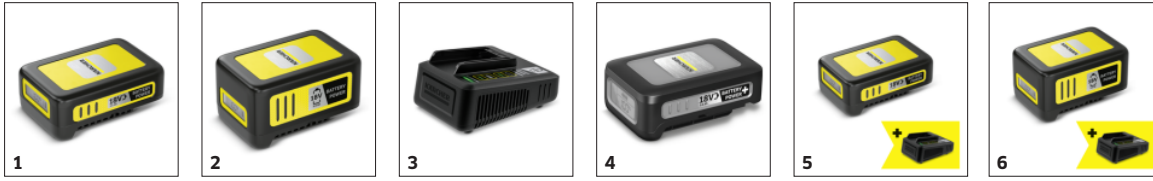

EQUIPMENT FOR LBL 2 BATTERY 1.445-100.0

		Order No.	Description	
BATTERIES				
18 Volt Battery 2.5Ah	1	2.445-034.0	18 V / 2.5 Ah Kärcher Battery Power exchangeable battery with innovative Real Time Technology incl. LCD display to indicate battery level. Suitable for use in all devices on the 18 V Kärcher battery platform.	☐
18 Volt Battery 5.0Ah	2	2.445-035.0	18 V / 5.0 Ah Kärcher Battery Power exchangeable battery with innovative Real Time Technology incl. LCD display to indicate battery level. Suitable for use in all devices on the 18 V Kärcher battery platform.	☐
BATTERY CHARGERS				
18 Volt Battery Chager	3	2.445-040.0	The fast charger charges the 18 V/2.5 Ah Kärcher Battery Power exchangeable battery to 80% in just 44 minutes and can be used for all batteries on the 18 V Kärcher battery platform.	☐
BATTERY				
Battery Power+ 18/30	4	2.445-042.0	With Real Time Technology displayed on an LCD screen; very powerful Battery Power+ 18-volt lithium-ion battery. Long runtime thanks to a capacity of 3.0 Ah. With voltage monitoring and IPX5 protection.	☐
BATTERY / CHARGERS				
Battery Power 18/25 + Fast Charger *AU	5	9.505-263.0	The Battery Power 18/25 and Fast Charger Bundle is perfect for those needing both accessories to achieve ultimate cleaning results!	☐
Battery Power 18/50 + Fast Charger *AU	6	9.505-264.0	The Battery Power 18/50 and Fast Charger Bundle is perfect for those needing both accessories to achieve ultimate cleaning results!	☐

■ Included in delivery.   □ Available accessories.   ○ Cleaning agents.