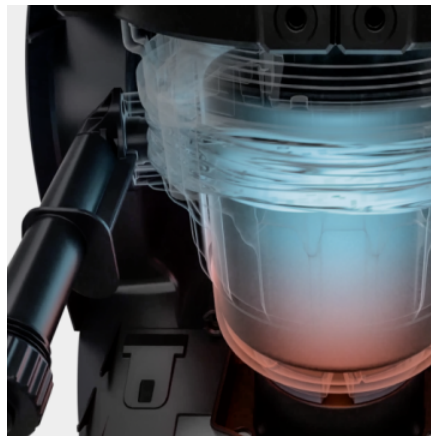

Water-cooled motor and outstanding performance

- The water-cooled motor impresses with its particularly long service life and high power.