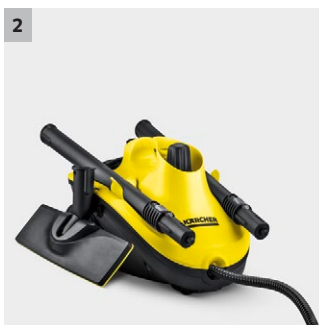

## SC EasyFix ATK 2

The SC EasyFix ATK 2 steam cleaner is the ideal starting model for steam cleaning without chemicals. For pure cleanliness on hard surfaces throughout the home. With the EasyFix floor nozzle.

MISSING  
PIC-  
TURE: D:\  
IM0080662

### 1 Floor cleaning set EasyFix with flexible joint on the floor nozzle and convenient hook-and-loop fixing for the floor cleaning cloth

- Optimal cleaning results on all types of hard floors around the home thanks to efficient lamella technology.

### 3 Child lock on the steam gun

- A lock system offers reliable protection against improper use by children.