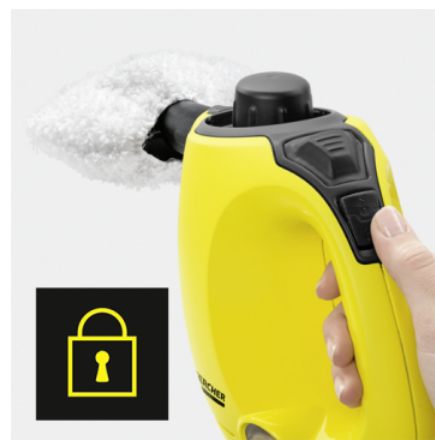

## SC 1 PREMIUM

The SC 1 Premium handheld steam cleaner is more versatile thanks to the extension hose. The compact size of this device makes it ideal for quick and thorough spontaneous cleaning without chemicals.

### Powerful 3.0 bar steam pressure

- Easily removes all types of dirt - even in hard-to-reach areas.

### Small, handy and easy to store

- The device can be stored at the location of use for easy access.
- All accessory parts can be stored together in the practical accessory bag.