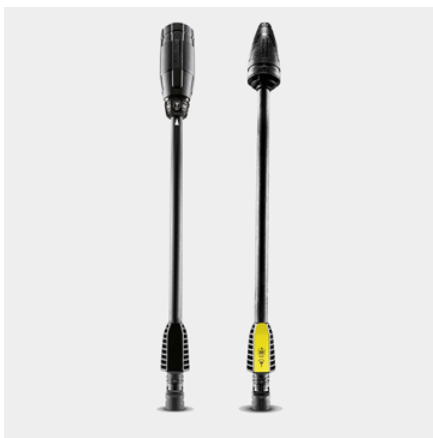

K 2 FULL CONTROL HOME

Kärcher K 2 Full Control pressure washer with targeted pressure regulation for light dirt. Incl. 20 m²/h area performance.

Order No.

1.602-330.0

- Full Control Click Vario Power spray lance with pressure setting display
- Extendable telescopic handle
- Spray lance storage

Equipment

Hard surface cleaner		T 1
Spray lance extension		■
High-pressure gun		G 120 Q Full Control
Dirt blaster		■
High-pressure hose	Metre	6
Quick Connect on machine		■
Detergent application via		Suction hose
Telescopic handle		■
Integrated water filter		■
Garden hose adapter A3/4"		■

■ included in delivery.

Full Control Click Vario Power spray lance and dirt blaster

- Three pressure settings and a detergent setting ensure the optimal setting for every surface.
- Settings are chosen by turning the Full Control Click Vario Power spray lance
- A symbol shows the pressure setting on the respective spray lance.

Supports for accessories, high-pressure gun and cable

- Spray lances are always within easy reach and everything can be compactly stored on the device once cleaning is complete.
- Generous cable hooks allow tidy storage of the cable directly on the device.