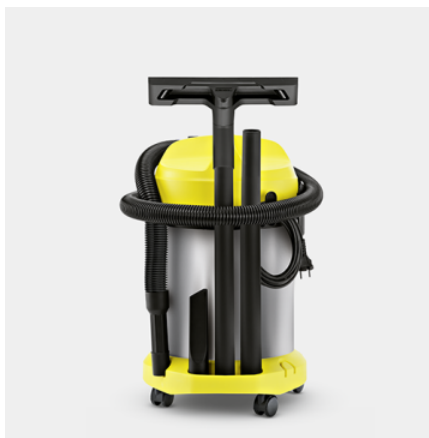

WD 2 PREMIUM

Takes whatever you can throw at it! The ideal entry-level device: The powerful and energy-efficient WD 2 Premium Wet & Dry Vacuum Cleaner features a 20-litre stainless steel container and offers a practical parking position.

Made in Europe

Order No.

1.629-779.0

- Compact design
- Practical cable and accessory storage
- Stainless steel container

Technical data

EAN code		4054278263731
Real suction power*	Air Watt	180
Energy use	Watt	1000
Container capacity	Litre	20
Container material		Stainless steel
Power cord	Metre	4
Nominal accessory size	Millimetre	35
Type of current	Volt / Hertz	220 - 240 / 50 - 60
Weight without accessories	Kilogram	5.311
Weight incl. packaging	Kilogram	7.8
Dimensions (L × W × H)	Millimetre	388 × 340 × 534

Equipment

Suction hose	Metre	1.9
Suction tubes	Unit × Metre / Millimetre	2 × 0.5 / 35 / Plastic
Wet and dry floor nozzle		Clips
Crevice nozzle		■
Paper filter bag	Unit	1
Foam filter		■
Cable hook		■
Parking position		■
Accessory storage on the device		■
Sturdy bumper		■

■ included in delivery.

Newly developed floor nozzle

- For perfect cleaning results, with dry or wet, fine or coarse dirt.

Practical cable and accessory storage

- Space-saving, safe and easy-to-reach storage of suction hose, connection cable and accessories.