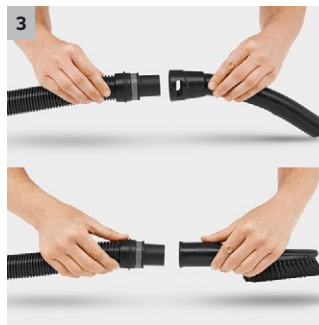

WD 3 Premium

Takes whatever you can throw at it! The super-powerful, energy-efficient WD 3 Premium Wet & Dry Vacuum Cleaner comes equipped with a robust and corrosion-resistant 17-litre stainless steel container, as well as a cartridge filter and new accessories.

1 Special cartridge filter

- For wet and dry suction without changing the filter.

2 Newly developed floor nozzle and suction hose

- For perfect cleaning results, with dry or wet, fine or coarse dirt.
- For maximum convenience and flexibility when vacuuming.

3 Removable handle

- Offers the possibility of attaching different nozzles directly on the suction hose.
- For easy vacuuming even in the tightest of spaces.

4 Practical blower function

- The practical blower function helps wherever vacuuming is not possible.
- Effortless dirt removal e.g. from a gravel pit.