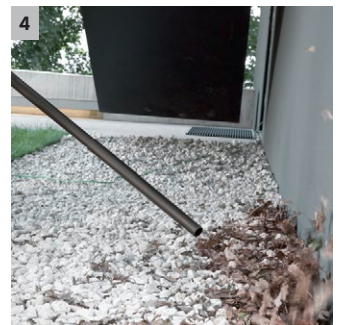

WD 3 Premium

Takes whatever you can throw at it! The super-powerful, energy-efficient WD 3 Premium Wet & Dry Vacuum Cleaner comes equipped with a robust and corrosion-resistant 17-litre stainless steel container, as well as a cartridge filter and new accessories.

1 Special cartridge filter

- For wet and dry suction without changing the filter.

2 Newly developed floor nozzle and suction hose

- For perfect cleaning results, with dry or wet, fine or coarse dirt.
- For maximum convenience and flexibility when vacuuming.

3 Removable handle

- Offers the possibility of attaching different nozzles directly on the suction hose.
- For easy vacuuming even in the tightest of spaces.

4 Practical blower function

- The practical blower function helps wherever vacuuming is not possible.
- Effortless dirt removal e.g. from a gravel pit.