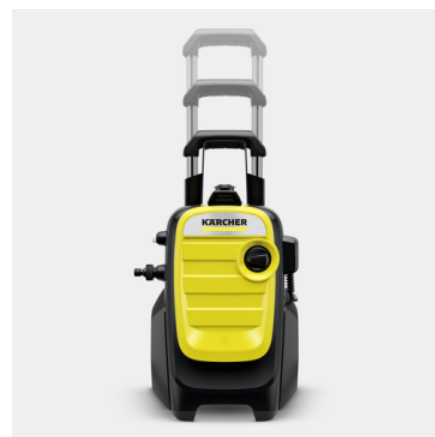

K 5 COMPACT

Features innovative hose storage: the K 5 Compact pressure washer is easy to transport and store and ideal for occasional use when tackling moderate dirt. 40 m²/h area performance.

Made in Europe

Order No. 1.630-757.0

- Quick Connect
- Integrated suction mechanism for detergents

Technical data

EAN code		4054278668369
Pressure	Pounds per square inch	Maximum 2300
Flow rate	Litres per minute	Maximum 8.3
Area performance	Square metres per hour	40
Feed temperature	Celsius	Maximum 40
Power rating	Kilowatt	2.1
Power cord	Metre	5
Colour		yellow
Weight without accessories	Kilogram	12
Weight incl. packaging	Kilogram	14.94
Dimensions (L × W × H)	Millimetre	354 × 308 × 520

- The water-cooled motor impresses with its particularly long service life and high power.

Telescopic handle

- The aluminium telescopic handle can be extended for transport and retracted again for storage.