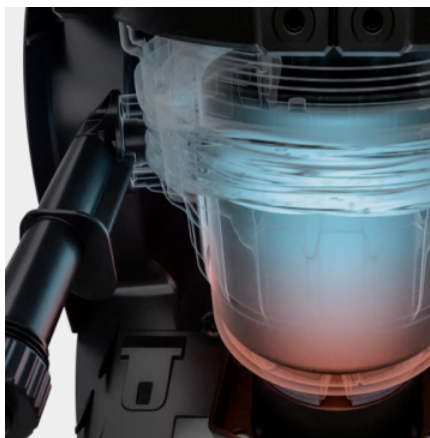

Water-cooled motor and outstanding performance

- The water-cooled motor impresses with its particularly long service life and high power.