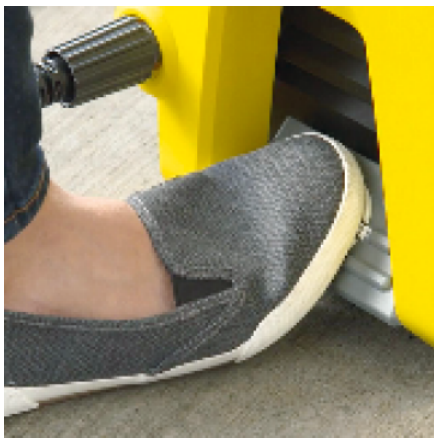

On/Off foot switch.

- Convenient operation.
- Easy to access.

Onboard detergent tank.

- Clean more quickly with soap.
- Holds up to 0.3 gallons (1.14L) of detergent.

Compact design.

- Takes up less storage space.
- Only 12 inches (30.5cm) tall.
- Weighs less than 20 pounds (9.1kg).