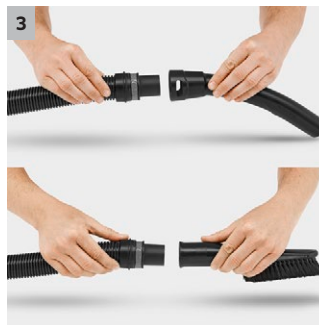

WD 5

The WD 5 multi-purpose vacuum cleaner: Extremely powerful, yet energy-saving. With a large 25-litre plastic container, unique filter removal technology and filter cleaning function.

1 Patented filter removal technology

- Quick and easy removal of the filter from the filter box - without contact with dirt.
- For wet and dry vacuuming without filter replacement.

2 Optimally developed: Floor nozzle and suction hose

- For the best cleaning results - whether dry, wet, fine or coarse dirt.
- For maximum vacuuming convenience and flexibility.

3 Removable handle

- Different nozzles can be directly attached to the suction hose.
- For easy vacuuming - even in confined spaces.

4 Outstanding filter cleaning

- Strong pulse air streams move the dirt from the filter into the container at the push of a button.
- The full suction power is quickly restored.

Equipment

Suction hose	m / mm	2.2 / 35	Convenient 3-in-1 carrying handle	■
Removable handle with electrostatic protection		■	Sturdy bumper	■
Suction tubes	piece(s) / m / mm	2 × 0.5 / 35 / plastic	Accessory storage	■
Wet and dry floor nozzle		switchable floor nozzle with 2 rubber and 2 brush strips	Cable hook	■
Flat pleated filter		in removable filter box	Storage space for small parts	■
Fleece filter bag	piece(s)	1		
Crevice nozzle		■		
Suction tube for coarse dirt	m / mm	-		
Filter cleaning function		■		
Blower function		■		
Parking position		■		