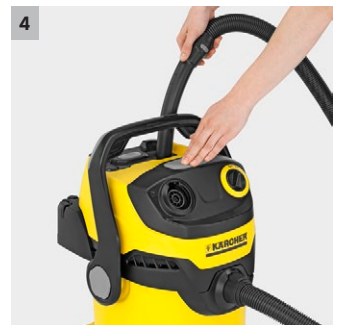

WD 5

The WD 5 multi-purpose vacuum cleaner: Extremely powerful, yet energy-saving. With a large 25-litre plastic container, unique filter removal technology and filter cleaning function.

1 Patented filter removal technology

- Quick and easy removal of the filter from the filter box - without contact with dirt.
- For wet and dry vacuuming without filter replacement.

2 Optimally developed: Floor nozzle and suction hose

- For the best cleaning results - whether dry, wet, fine or coarse dirt.
- For maximum vacuuming convenience and flexibility.

3 Removable handle

- Different nozzles can be directly attached to the suction hose.
- For easy vacuuming - even in confined spaces.

4 Outstanding filter cleaning

- Strong pulse air streams move the dirt from the filter into the container at the push of a button.
- The full suction power is quickly restored.

WD 5

- Removable filter box with flat pleated filter
- Filter cleaning at the push of a button
- Optimally developed accessories for perfect cleaning results

Technical data

Order no.	1.348-196.0	
EAN code	886622013808	
Actual suction power*	Air watts	180
Energy use	W	1100
Container capacity	l	25
Container material	plastic	
Standard accessory ID	mm	35
Power cable	m	5
Current type	V / Hz	120 / 60
Weight	kg	8.6
Dimensions (L × W × H)	mm	418 × 382 × 652