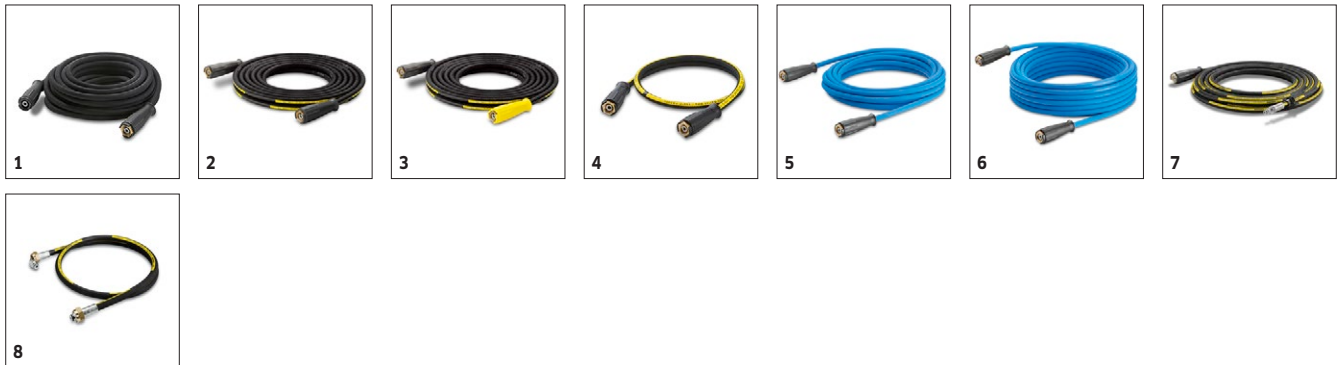

# HD 3.0/40 PB 1.575-155.0

**KÄRCHER**

		Order no.	ID	Max. working pressure	Length	Price	Description	
<b>Standard with unions on both sides</b>								
High-pressure hose, 10 m, ID 8, 315 bar, extension	1	6.391-342.0	ID 8	315 bar	10 m		To extend the operating radius with the high-pressure cleaner. Connection on both sides M22 x 1.5.	▲
<b>Longlife 400 with unions on both sides</b>								
High-pressure hose Longlife 400, 10 m, ID 8, extension	2	6.391-354.0	ID 8	400 bar	10 m		To extend the operating radius with the high-pressure cleaner. Connection on both sides M22 x 1.5.	▲
High-pressure hose Longlife 400, 15 m, ID 8, including rotary coupling	3	6.389-709.0	ID 8	400 bar	15 m		With rotary coupling, 2 x M 22 x 1.5	▲
High-pressure hose 1.5 m, ID 8, including connectors	4	6.390-178.0	ID 8	400 bar	1.5 m		1.5 m high-pressure hose (DN 8, M 22 x 1.5) with kink protection and connectors at both ends. For connecting to hose reels with appropriate connector (M 22 x 1.5).	□
<b>Longlife food design with screw connections at both ends</b>								
High pressure hose food ID 8, 10 m	5	6.391-864.0	ID 8	400 bar	10 m		Longlife HP hose for use in the food industry. Außen-decke## animal-grease-resistant, non-colour-bleeding material. With rotary coupling, 2 x M 22 x 1,5	▲
High-pressure hose food industry 400 bar, 20 m, ID 8, including rotary coupling	6	6.391-887.0	ID 8	400 bar	20 m			▲
<b>Longlife 400</b>								
High-pressure hose Longlife 400, 10 m, ID 8, AVS trigger gun connection	7	6.391-351.0	ID 8	400 bar	10 m		With patented AVS connection in the trigger gun (rotatable) and hand screw connection, M 22 x 1.5 with kink protection. With double steel reinforcement.	□
<b>Special hoses</b>								
High-pressure hose, 1.5 m, ID 8, incl. connection parts, curved outflow	8	6.388-886.0	ID 8	400 bar	1.5 m		Connection hose in longlife quality with 2x M22 x 1.5, with angled connection on one side.	□