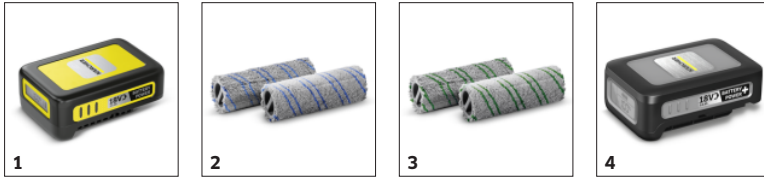

ACCESSORIES FOR BR 30/1 C BP PACK 18/25 1.783-051.0

		Order no.	Description	
BATTERIES				
Battery Power 18/25	1	2.445-034.0	18 V / 2.5 Ah Kärcher Battery Power exchangeable battery with innovative Real Time Technology incl. LCD display to indicate battery level. Suitable for use in all devices on the 18 V Kärcher battery platform.	■
ROLLER PADS / ROLLER PAD SHAFTS				
Microfibre shaft				
Universal roller set blue	2	4.030-088.0	For gentle wet cleaning and maintenance of all hard floors: Lint-free, powerful and hard-wearing 2-part microfibre roller set from Kärcher. Washable up to 60° C.	■
Roller set stone	3	4.030-126.0	With integrated bristles to tackle stubborn dirt on resistant hard floors: The 2-part stone roller set for the hard floor cleaner BR 30/1 from Kärcher. Washable up to 60° C.	□
BATTERIES				
Battery Power+ 18/30	4	2.445-042.0	With Real Time Technology displayed on an LCD screen: very powerful Battery Power+ 18-volt lithium-ion battery. Long runtime thanks to a capacity of 3.0 Ah. With voltage monitoring and IPX5 protection.	□
EVERYDAY CLEANER				
	5			□

■ Included in the scope of supply. □ Available accessories.