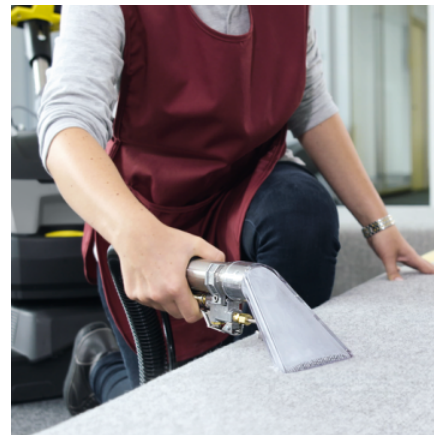

## 200° rotatable cleaning head

- A carpet roller brush supports thorough cleaning.
- Extremely easy to manoeuvre even on cluttered surfaces.

## For deep and intermediate carpet cleaning

- For both deep cleaning and intermediate cleaning applications on carpets.
- Deep cleaning of carpets with the cleaning roller supports cleaning of carpet fibres.