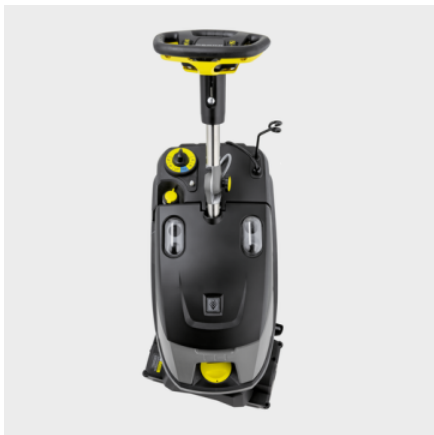

## BRC 40/22 C

The BRC 40/22 C is a new carpet cleaner which provides between 30 - 60% productivity improvement in addition to reduced drying times.

### Technical data

<b>EAN code</b>		4054278211701
<b>Area performance (Deep cleaning / interim cleaning "iCapsol")</b>	<b>m<sup>2</sup>/h</b>	500 / 900
<b>Air flow</b>	<b>l/s</b>	47
<b>Vacuum</b>	<b>mbar / kPa</b>	290 / 29
<b>Spray pressure, interim cleaning</b>	<b>bar</b>	3.5
<b>Spray pressure, deep cleaning</b>	<b>bar</b>	7
<b>Spray rate, interim cleaning</b>	<b>l/min</b>	0.38
<b>Spray rate, deep cleaning</b>	<b>l/min</b>	2.5
<b>Working width, vacuuming</b>	<b>cm</b>	48
<b>Tank of fresh/dirty water</b>	<b>l</b>	22 / 19
<b>Power rating fan</b>	<b>W</b>	1200
<b>Power rating brush</b>	<b>W</b>	400
<b>Weight without accessories</b>	<b>kg</b>	44.5
<b>Weight incl. packaging</b>	<b>kg</b>	50.5
<b>Dimensions (L × W × H)</b>	<b>mm</b>	889 × 470 × 1118

## 200° rotatable cleaning head

- A carpet roller brush supports thorough cleaning.
- Extremely easy to manoeuvre even on cluttered surfaces.