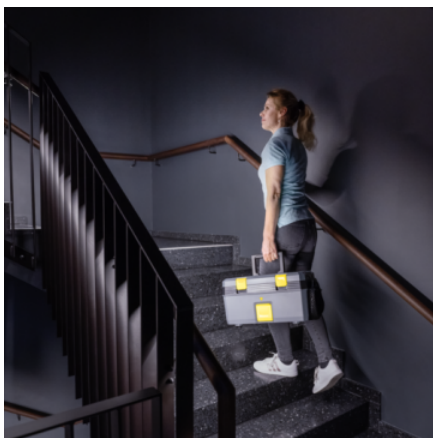

Compact all-in-one box design

- Long-lasting, robust and thus very economical machine.
- Space-saving, comfortable storage of the accessories in the machine itself.
- Can be easily transported with one hand thanks to the low weight (7.5 kg).