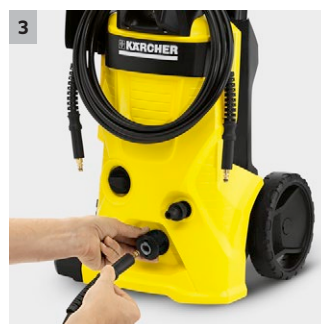

K4

The Kärcher K4 is a powerful and mobile unit ideal for all cleaning tasks around the home. The K4 comes with a Vario Power Lance, universal detergent and water-cooled motor.

1 Outstanding performance

3 Quick Connect

- The high-pressure hose is easy to manoeuvre. With the Quick Connect system, you can click quickly in and out of the pressure washer and gun, saving you time and effort.

4 Compact And Tidy Storage