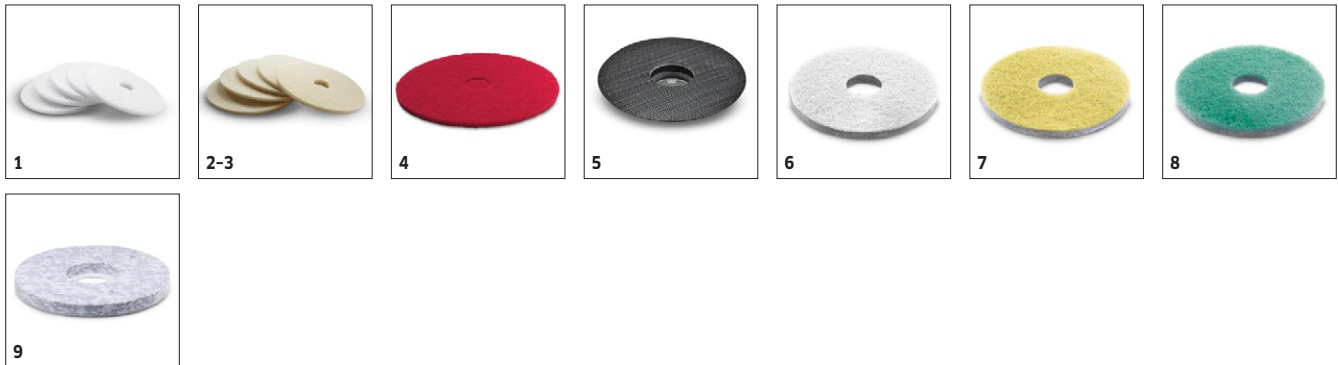

BDP 43/450 C ADV

1.291-225.0

KÄRCHER

		Order Number	Hardness/ Brush type	Diameter	Colour	Quantity	Price	Description	
Pads									
Pad	1	6.369-469.0	very soft	432 mm	white	5 piece(s)		5 polishing pads, very soft, white, without grit, 432 mm diameter. For polishing floors.	☐
	2	6.371-149.0	soft	432 mm	beige / natural	5 piece(s)			☐
	3	6.371-081.0	soft	432 mm	beige	5 piece(s)		Soft, with slight grain, for polishing.	☐
	4	6.369-470.0	medium-soft	432 mm	red	5 piece(s)		5 pads, medium-soft, red, 432 mm diameter. For cleaning all floors.	☐
Pad drive board									
Pad drive board	5	6.369-901.0		430 mm		1 piece(s)		Pad driver plate for cleaning with pads using machines up to 500 rpm and at different speeds (duo-speed). 430 mm diameter. With hook plate, quick-change coupling and centre lock.	☐
Diamond pads									
Diamond pad	6	6.371-256.0	coarse	432 mm	white	5 piece(s)			☐
	7	6.371-257.0	medium	432 mm	yellow	5 piece(s)			☐
	8	6.371-238.0	fine	432 mm	green	5 piece(s)			☐
Melamine pads									
Pad set 2x D 432 Melamin	9	6.371-023.0		432 mm		2 piece(s)			☐

☐ Available accessories.