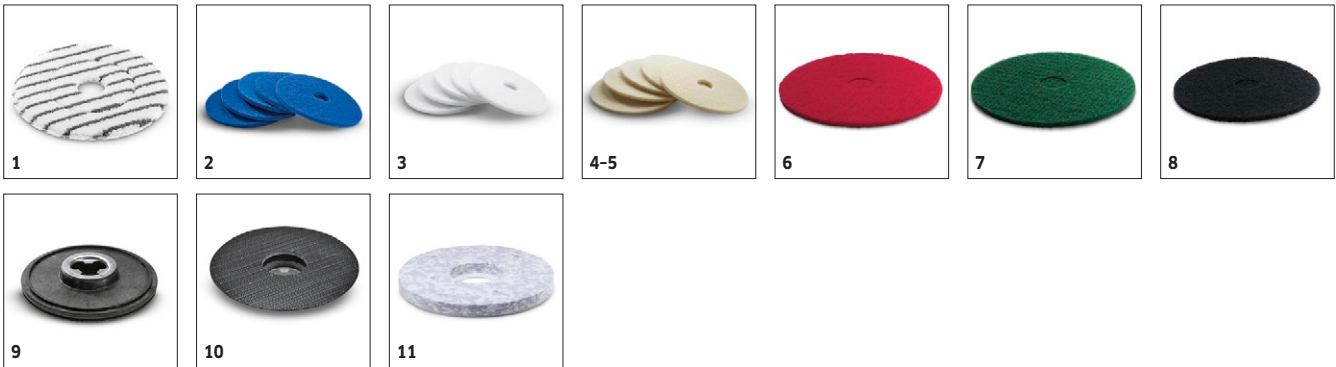

Available accessories.

BDS 43/DUO C I ADV 1.291-241.0

KÄRCHER

| | | Order no. | Hardness grade | Diameter | Colour | Quantity | Price | Description | |
|------------------------------|----|-------------|----------------|----------|---------|------------|-------|---|--------------------------|
| Microfibre pad | | | | | | | | | |
| Pad micro-fibre set 5x D 432 | 1 | 6.371-346.0 | | 430 mm | white | 5 Piece(s) | | | <input type="checkbox"/> |
| Pads | | | | | | | | | |
| Pad | 2 | 6.369-471.0 | soft | 432 mm | blue | 5 Piece(s) | | 5 pads, soft, blue. 432 mm diameter. For cleaning all floors. | <input type="checkbox"/> |
| | 3 | 6.369-469.0 | very soft | 432 mm | white | 5 Piece(s) | | 5 polishing pads, very soft, white, without grit, 432 mm diameter. For polishing floors. | <input type="checkbox"/> |
| | 4 | 6.371-149.0 | soft | 432 mm | natural | 5 Piece(s) | | With natural hair, for polishing. Effectively removes scuff marks. | <input type="checkbox"/> |
| | 5 | 6.371-081.0 | soft | 432 mm | beige | 5 Piece(s) | | Soft, with slight grain, for polishing. | <input type="checkbox"/> |
| | 6 | 6.369-470.0 | medium-soft | 432 mm | red | 5 Piece(s) | | 5 pads, medium-soft, red, 432 mm diameter. For cleaning all floors. | <input type="checkbox"/> |
| | 7 | 6.369-472.0 | medium-hard | 432 mm | green | 5 Piece(s) | | 5 pads, medium-hard, green, 432 mm diameter. For removing stubborn dirt and basic cleaning. | <input type="checkbox"/> |
| | 8 | 6.369-473.0 | hard | 432 mm | black | 5 Piece(s) | | 5 pads, hard, black, 432 mm diameter. For removing stubborn dirt and basic cleaning. | <input type="checkbox"/> |
| Pad drive board | | | | | | | | | |
| Pad drive board | 9 | 6.369-899.0 | | 430 mm | | 1 Piece(s) | | Pad driver plate (low speed) for cleaning with pads using machines up to 200 rpm. 420 mm diameter. With quick-change coupling and centre lock. | <input type="checkbox"/> |
| | 10 | 6.369-901.0 | | 430 mm | | 1 Piece(s) | | Pad driver plate for cleaning with pads using machines up to 500 rpm and at different speeds (duo-speed). 430 mm diameter. With hook plate, quick-change coupling and centre lock. | <input type="checkbox"/> |
| Melamine pads | | | | | | | | | |
| Pad set 2x D 432 Melamin | 11 | 6.371-023.0 | | 432 mm | | 2 Piece(s) | | Melamine pad set with 432 mm diameter for our single-disc machines with a working width of 43 cm and our scrubber driers with the D 43 brush head. For cleaning microporous surfaces. | <input type="checkbox"/> |