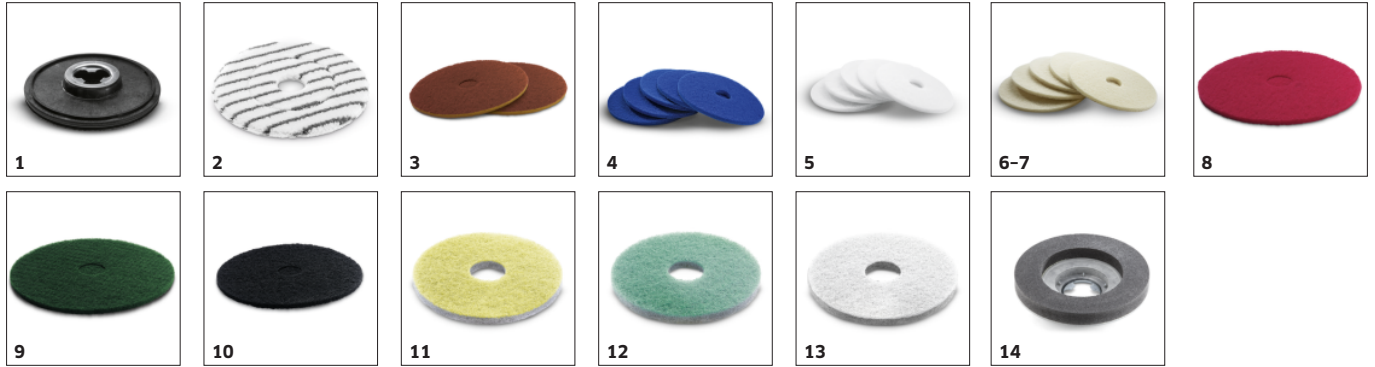

- Convenient and easy handling.
- Very good balance and quiet operation.

EQUIPMENT FOR BDS 43/150 C CLASSIC

1.291-243.0

	Order no.	Description	
DISC PADS / PAD DRIVE BOARDS			
Pad drive board			
Pad drive board, 420 mm	1 6.369-899.0	Pad driver plate (low speed) for cleaning with pads using machines up to 200 rpm. 420 mm diameter. With quick-change coupling and centre lock.	<input checked="" type="checkbox"/>
Microfibre pad			
Pad micro-fibre set 5x D 432, white, 430 mm, 5 x	2 6.371-346.0		<input type="checkbox"/>
Pads			
Pad SPP Set 5x Ø432mm, hard, brown, 432 mm, 5 x	3 6.371-344.0		<input type="checkbox"/>
Pad, soft, blue, 432 mm, 5 x	4 6.369-471.0	5 pads, soft, blue. 432 mm diameter. For cleaning all floors.	<input type="checkbox"/>
Pad, very soft, white, 432 mm, 5 x	5 6.369-469.0	5 polishing pads, very soft, white, without grit, 432 mm diameter. For polishing floors.	<input type="checkbox"/>
Natural hair pad, soft, natural, 432 mm, 5 x	6 6.371-149.0	With natural hair, for polishing. Effectively removes scuff marks.	<input type="checkbox"/>
Pad, soft, beige, 432 mm, 5 x	7 6.371-081.0	Soft, with slight grain, for polishing.	<input type="checkbox"/>
Pad, medium-soft, red, 432 mm, 5 x	8 6.369-470.0	5 pads, medium-soft, red, 432 mm diameter. For cleaning all floors.	<input type="checkbox"/>
Pad, medium-hard, green, 432 mm, 5 x	9 6.369-472.0	5 pads, medium-hard, green, 432 mm diameter. For removing stubborn dirt and basic cleaning.	<input type="checkbox"/>
Pad, hard, black, 432 mm, 5 x	10 6.369-473.0	5 pads, hard, black, 432 mm diameter. For removing stubborn dirt and basic cleaning.	<input type="checkbox"/>
Diamond pads			
Diamond pad, medium, yellow, 432 mm, 5 x	11 6.371-257.0	Yellow diamond pad (medium) with a diameter of 432 mm for coarse cleaning and restoration. Removes fine scratches and ensures a more homogeneous and shinier surface.	<input type="checkbox"/>
Diamond pad, fine, green, 432 mm, 5 x	12 6.371-238.0	Green diamond pad (fine) with a diameter of 432 mm. For effortless polishing of laminated floors, terrazzo and natural stone surfaces.	<input type="checkbox"/>
Diamond pad, coarse, white, 432 mm, 5 x	13 6.371-256.0	White diamond pad (coarse) with a diameter of 432 mm for coarse cleaning and restoration. Removes small scratches, for a clean, silky matt surface.	<input type="checkbox"/>
Accessories for sanding			
Sanding board	14 6.369-934.0	For concrete floors.	<input type="checkbox"/>