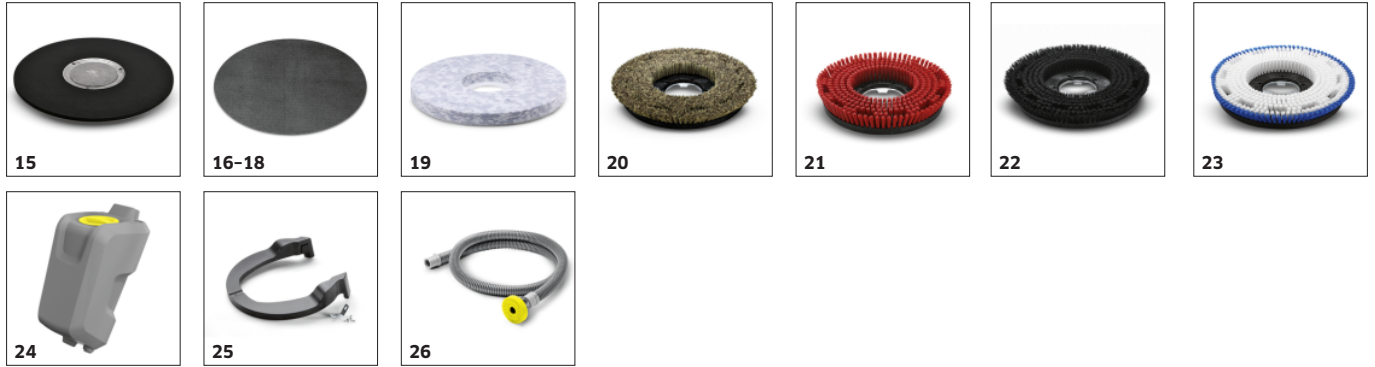

EQUIPMENT FOR BDS 43/150 C CLASSIC

1.291-243.0

		Order no.	Description	
DISC PADS / PAD DRIVE BOARDS				
Accessories for sanding				
Drive board for sandpaper	15	6.369-902.0	With Centerlock for attaching sandpaper.	☐
Sandpaper, 36 grit	16	6.990-008.0	Coarse, 36 grit. For the initial sanding of parquet.	☐
Sandpaper, 60 grit	17	6.990-009.0	Medium, 60 grit. For the interim sanding of parquet.	☐
Sandpaper, grain 100	18	6.990-007.0	Fine sandpaper (granulation: 100) with a diameter of 440 mm. For the final sanding of bare wood or as an interim sanding before the final sealing.	☐
Melamine pads				
Melamine pad, 432 mm, 2 x	19	6.371-023.0	Melamine pad set with 432 mm diameter for our single-disc machines with a working width of 43 cm and our scrubber driers with the D 43 brush head. For cleaning microporous surfaces.	☐
DISC BRUSHES FOR BD				
Disc brush, soft, natural, 430 mm	20	6.369-897.0	Polishing brush.	☐
Disc brush, medium, red, 430 mm	21	6.369-895.0	Scrubbing brush.	☐
Disc brush, hard, black, 430 mm	22	6.369-898.0	Scrubbing brush, GRIT.	☐
Shampooing brush, medium-soft, blue / white, 430 mm	23	6.369-896.0	Shampooing brush.	☐
OTHER ACCESSORIES FOR SCRUBBER DRYERS				
Miscellaneous				
Tank complete BDS43/150C	24	9.753-058.0		☐
Supplementary weight, 10 kg	25	2.642-802.0	The 10 kg additional weight increases the contact pressure, making more effective coating removal, grinding, crystallising, etc. possible.	☐
Filling hose	26	6.680-124.0	1,500-mm filling hose for easy device filling from a water tap. With universal tapered fitting for all standard taps.	☐

■ Included in delivery. □ Available accessories.