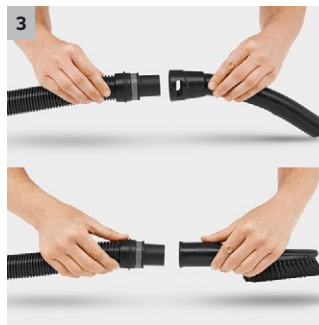

WD 5

The WD 5 is specifically designed for the car, garage, garden and other tasks too tough for your indoor vacuum. With a robust 25L container, 1100 watt motor and innovative filter system.

1 Patented filter removal technology

- Quick and easy removal of the filter from the filter box - without contact with dirt.
- For wet and dry suction without changing the filter.

2 Newly developed floor nozzle and suction hose

- For perfect cleaning results, with dry or wet, fine or coarse dirt.
- For maximum convenience and flexibility when vacuuming.

3 Removable handle

- Offers the possibility of attaching different nozzles directly on the suction hose.
- For easy vacuuming even in the tightest of spaces.

4 Exceptional filter cleaning

- Powerful pulsed air blasts move the dirt from the filter into the container at the push of a button.
- Suction performance is quickly restored.

WD 5

- Removable filter cartridge with flat fold filter
- Newly developed accessories for perfect cleaning results

Technical data

Order no.	1.348-203.0	
EAN code	4054278592763	
Current type	V / Hz	220 - 240 / 50 - 60
Real suction power*	Air watts	240
Energy use	W	1100
Container capacity	l	25
Container material	Plastic	
Standard accessory	mm	35
Power Cable	m	5
Weight	kg	8,2
Dimensions (L x W x H)	mm	418 x 382 x 652