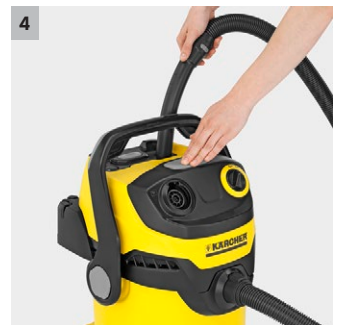

WD 5

The WD 5 is specifically designed for the car, garage, garden and other tasks too tough for your indoor vacuum. With a robust 25L container, 1100 watt motor and innovative filter system.

1 Patented filter removal technology

- Quick and easy removal of the filter from the filter box - without contact with dirt.
- For wet and dry suction without changing the filter.

2 Newly developed floor nozzle and suction hose

- For perfect cleaning results, with dry or wet, fine or coarse dirt.
- For maximum convenience and flexibility when vacuuming.

3 Removable handle

- Offers the possibility of attaching different nozzles directly on the suction hose.
- For easy vacuuming even in the tightest of spaces.

4 Exceptional filter cleaning

- Powerful pulsed air blasts move the dirt from the filter into the container at the push of a button.
- Suction performance is quickly restored.

WD 5

- Removable filter cartridge with flat fold filter
- Newly developed accessories for perfect cleaning results

Technical data

Order no.	1.348-203.0	
EAN code	4054278592763	
Current type	V / Hz	220 - 240 / 50 - 60
Real suction power*	Air watts	240
Energy use	W	1100
Container capacity	l	25
Container material	Plastic	
Standard accessory	mm	35
Power Cable	m	5
Weight	kg	8,2
Dimensions (L x W x H)	mm	418 x 382 x 652