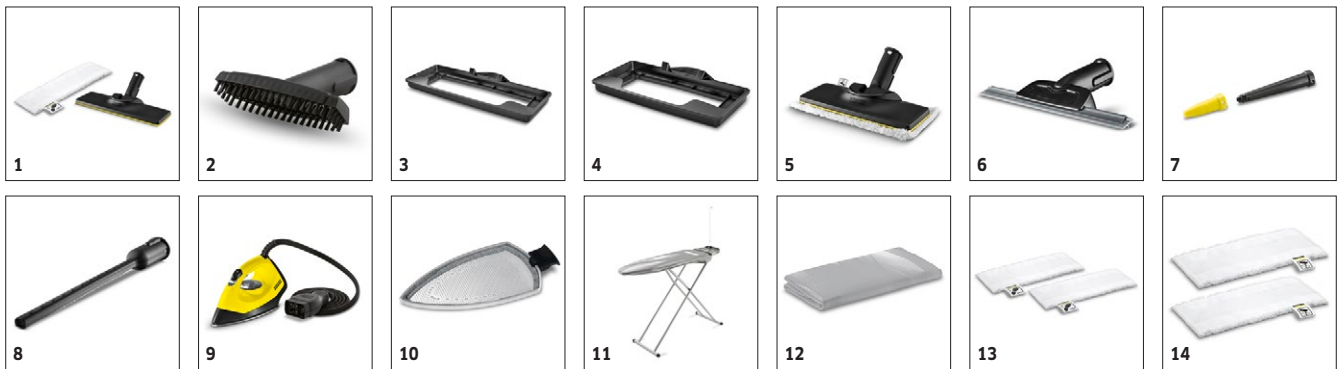

SC 5 EASYFIX 1.512-532.0

KÄRCHER

		Order Number	Quantity					Price	Description	
Nozzles										
EasyFix Floor Tool	1	2.863-267.0	2 piece(s)							☒
Hand tool	2	2.884-280.0	1 piece(s)						Hand tool with additional brushes for cleaning small areas such as shower cubicles, wall tiles, etc. Suitable for use with or without cover.	☒
Carpet glider	3	2.863-269.0	1 piece(s)							☐
Carpet slider mini	4	2.863-298.0	1 piece(s)							☐
Floor nozzle set EasyFix Mini	5	2.863-280.0	2 piece(s)							☐
Window Nozzle	6	2.863-025.0	1 piece(s)						The Kärcher window nozzle allows you to thoroughly clean glass, windows or mirrors using a clean steamer.	☐
Power nozzle set	7	2.863-263.0	2 piece(s)							☐
Textile nozzle	8	2.863-233.0	1 piece(s)						The textile care nozzle for steam cleaners freshens and removes creases from clothes and fabrics and effectively removes odours. With an integrated fluff remover.	☐
Ironing accessories										
Pressurised steam iron	9	2.863-208.0	1 piece(s)						High-quality pressurised steam iron with easy-glide stainless steel soleplate in yellow/black.	☐
Non-stick iron soleplate	10	2.860-142.0	1 piece(s)						Non-stick sole for the I6006 pressurised steam iron with easy-glide stainless steel sole plate. Perfect for ironing delicate materials like silk, linen, black clothes or lace.	☐
Ironing board	11	2.884-933.0	1 piece(s)						Ironing board with blower function, active steam extraction and a 6-level height adjustment.	☐
Ironing board cover	12	2.884-969.0	1 piece(s)						Cotton ironing board cover with foam backing to ensure a smooth ironing surface and improved steam penetration. The ideal cover for perfect ironing results.	☐
Sets of cloths										
EasyFix Cloth Set - Floor tool	13	2.863-259.0	2 piece(s)							☐
Microfiber floor cover set EasyFix Mini	14	2.863-296.0	2 piece(s)							☐
SC Disposable Cloth EasyFix	15	2.863-299.0	15 piece(s)							☐
SC Disposable Cloth EasyFix Mini	16	2.863-300.0	15 piece(s)							☐
Bathroom Cloth set for EasyFix	17	2.863-266.0	4 piece(s)							☐
Kitchen Cloth Set for Easyfix	18	2.863-265.0	4 piece(s)						Microfibre cloth set for optimal cleanliness across the entire kitchen. A hook and loop fastening system enables the floor cloths to be fixed easily and quickly to the easyfix floor nozzle. The microfibre hand nozzle means you can effortlessly remove stubborn dirt.	☐
Microfibre cover set for the hand nozzle	19	2.863-270.0	2 piece(s)						The set with two covers for the hand nozzle. The covers are made of high-quality microfibre - for the best results when loosening and picking up dirt.	☐
Sets of brushes										
Round brush set	20	2.863-264.0	4 piece(s)							☐
Round brush set with brass bristles	21	2.863-061.0	3 piece(s)						Round brush set with brass bristles for removing stubborn and ingrained dirt. Ideal for insensitive surfaces.	☐
Large round brush	22	2.863-022.0	1 piece(s)						The large round brush is perfect for cleaning stubborn dirt from larger areas, ensuring you get great results with minimal effort.	☐
Steam turbo brush	23	2.863-159.0	1 piece(s)						Steam turbo brush for effortless cleaning in half the time. Powerful cleaning action obviates the need for scrubbing. A real time saver.	☐