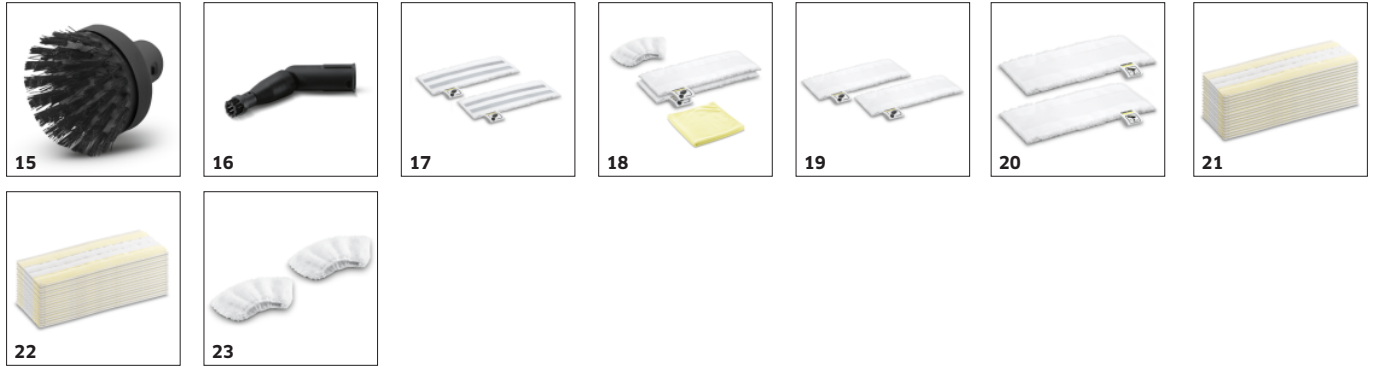

EQUIPMENT FOR SC 3 EASYFIX 1.513-112.0

	Order no.	Description		
STEAM CLEANER / STEAM VACUUM CLEANER / IRONING STATION				
Sets of brushes				
Large round brush	15	2.863-022.0	The large round brush is perfect for cleaning stubborn dirt from larger areas, ensuring you get great results with minimal effort.	☐
Steam turbo brush	16	2.863-159.0	Steam turbo brush for effortless cleaning in half the time. Powerful cleaning action obviates the need for scrubbing. A real time saver.	☐
Sets of cloths				
Microfibre floor cloths abrasive 2-er Se	17	2.863-309.0	The EasyFix abrasive floor cleaning cloths remove even stubborn stains from scratch-resistant stone floors. The hook-and-loop system allows easy attachment and removal without contact with dirt.	☐
Kitchen Cloth Set for Easyfix	18	2.863-265.0	Microfibre cloth set for optimal cleanliness across the entire kitchen. A hook and loop fastening system enables the floor cloths to be fixed easily and quickly to the easyfix floor nozzle. The microfibre hand nozzle means you can effortlessly remove stubborn dirt.	☐
EasyFix Cloth Set - Floor tool	19	2.863-259.0		☐
Microfiber floor cover set EasyFix Mini	20	2.863-296.0		☐
15 × SC Disposable Cloth EasyFix	21	2.863-299.0	15 × EasyFix disposable cloths are the simpler, more hygienic cleaning solution, cleaning up to 30m². Once finished the cloths can simply be removed and disposed of in the household rubbish.	☐
SC Disposable Cloth EasyFix Mini	22	2.863-300.0		☐
Microfibre cover set for the hand nozzle	23	2.863-270.0	The set with two covers for the hand nozzle. The covers are made of high-quality microfibre - for the best results when loosening and picking up dirt.	☐

■ Included in delivery. □ Available accessories. ○ Detergent.