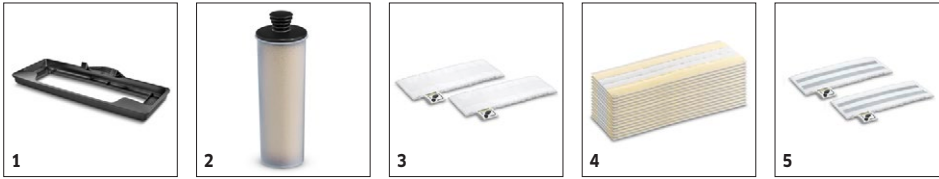

# SC 3 UPRIGHT STEAM MOP 1.513-301.0

		Order no.	Quantity				Price	Description	
<b>Nozzles</b>									
Carpet Glider	1	2.863-269.0	1 Piece(s)					The Kärcher Carpet Glider expands the application area of Kärcher EasyFix steam cleaners, as it refreshes and straightens carpets and rugs, giving them a new lease of life.	■
<b>Miscellaneous</b>									
Cartridge special accessories	2	2.863-018.0							■
<b>Sets of cloths</b>									
EasyFix Cloth Set - Floor tool	3	2.863-259.0	2 Piece(s)						<input type="checkbox"/>
15 x SC Disposable Cloth EasyFix	4	2.863-299.0	15 Piece(s)					15 x EasyFix disposable cloths are the simpler, more hygienic cleaning solution, cleaning up to 30m <sup>2</sup> . Once finished the cloths can simply be removed and disposed of in the household rubbish.	<input type="checkbox"/>
Microfibre floor cloths abrasive 2-er Se	5	2.863-309.0	2 Piece(s)						<input type="checkbox"/>