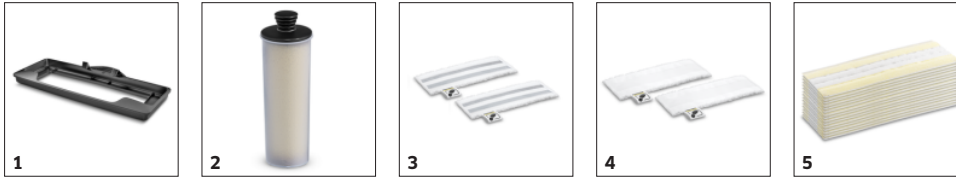

EQUIPMENT FOR SC 3 UPRIGHT STEAM MOP 1.513-301.0

		Order no.	Description	
STEAM CLEANER / STEAM VACUUM CLEANER / IRONING STATION				
Nozzles				
Carpet Glider	1	2.863-269.0	The Kärcher Carpet Glider expands the application area of Kärcher EasyFix steam cleaners, as it refreshes and straightens carpets and rugs, giving them a new lease of life.	☒
Miscellaneous				
Cartridge special accessories	2	2.863-018.0		☒
Sets of cloths				
Microfibre floor cloths abrasive 2-er Se	3	2.863-309.0	The EasyFix abrasive floor cleaning cloths remove even stubborn stains from scratch-resistant stone floors. The hook-and-loop system allows easy attachment and removal without contact with dirt.	☐
EasyFix Cloth Set - Floor tool	4	2.863-259.0		☐
15 x SC Disposable Cloth EasyFix	5	2.863-299.0	15 x EasyFix disposable cloths are the simpler, more hygienic cleaning solution, cleaning up to 30m². Once finished the cloths can simply be removed and disposed of in the household rubbish.	☐

☒ Included in delivery.
☐ Available accessories.
☐ Detergent.