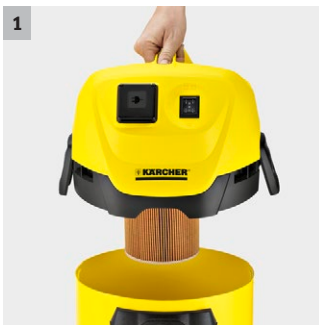

## WD 3 P

Leave the dusty broom, or the old dustpan and brush behind – the only device you'll ever need to clear your cellar, garage and workshop is the WD 3 P vacuum cleaner from Kärcher.

### 1 Special cartridge filter

- For wet and dry suction without changing the filter.

### 2 Newly developed floor nozzle and suction hose

- For perfect cleaning results, with dry or wet, fine or coarse dirt.
- For maximum convenience and flexibility when vacuuming.

### 3 Removable handle

- Offers the possibility of attaching different nozzles directly on the suction hose.
- For easy vacuuming even in the tightest of spaces.