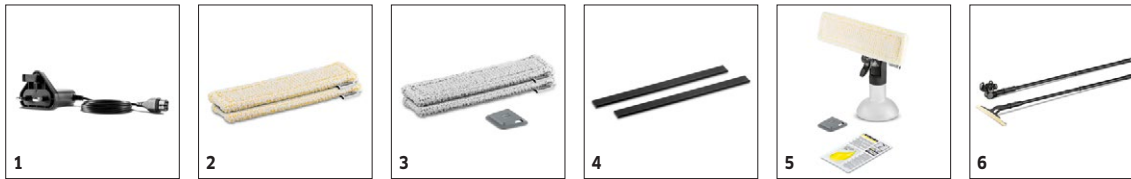

Equipment

Suction nozzle width	mm	250
Battery charger		■

■ Included in delivery.

WV 1

1.633-011.0

		Order no.	Quantity				Price	Description	
Power supplies									
WV 1 - WV 5 Window Vac Battery Charger	1	2.633-115.0	1 Piece(s)					This battery charger is a suitable replacement, should you misplace your original charger. It is compatible with all Kärcher Window Vacs with the exception of the WV 6.	■
Replacement cloths									
2 x Indoor EasyFix Microfibre Cloths	2	2.633-130.0	2 Piece(s)					The super absorbent Microfibre Cloths ensure optimal dirt removal. The hook-and-loop system ensures quick and easy changing. Once finished, simply place in the washing machine.	□
Outdoor Window Vac microfibre wiping cloths	3	2.633-131.0	2 Piece(s)					Ideal for outdoor windows: The microfibre wiping cloth has hook-and-loop fastener fastening and a large number of abrasive fibres. Including dirt scraper for the most stubborn dirt.	□
Replacement blades									
WV 1 Replacement Suction Lips (250mm)	4	2.633-128.0	2 Piece(s)					The WV 1 250mm Replacement Suction Lips ensure perfect streak-free cleaning result on all smooth surfaces, the 250mm Replacement Suction Lips are only compatible with the WV 1 models.	□
Spray bottle									
Premium Spray Bottle Kit	5	2.633-129.0	1 Piece(s)					The Premium Spray Bottle Kit includes a microfibre wiping cloth with hook and loop system, wide and narrow wipers, dirt scraper and 20 ml glass cleaning concentrate.	□
Extensions									
WV Evolution Extension Set	6	2.633-144.0	1 Piece(s)					The Window Vac Extension Set is compatible with all WV & KV models, with a 1.5m reach the extension set ensures all those hard to reach areas are cleaned quickly and effectively.	□