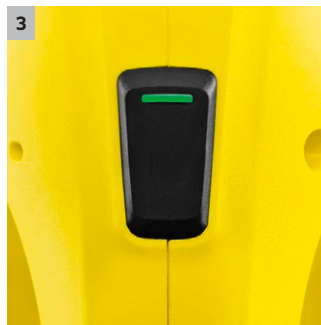

WV 1

The Kärcher WV 1 Window Vac effortlessly removes condensation and moisture to leave windows and other flat surfaces around your home streak-free, dry and sparkling.

1 Lightweight

- Versatile and ergonomic design that can be used on all smooth surfaces.

2 Compact Design

- This compact, convenient device makes cleaning smooth surfaces even quicker and easier.
- The Kärcher Window Vac allows cleaning right to the bottom of your windows.

3 LED Display

- The LED display indicates when the battery needs to be recharged.