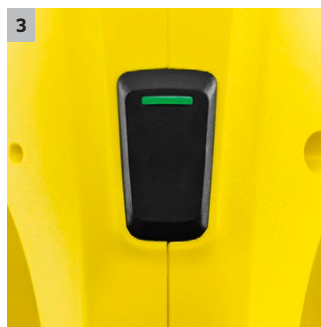

## WV 1

The Kärcher WV 1 is a lightweight, quick and easy way to achieve streak-free surfaces around the home. This rechargeable handheld vac has a powerful 25 minute lithium-ion battery.

### 1 Lightweight

- Versatile and ergonomic design that can be used on all smooth surfaces.

### 3 LED Display

- The LED display indicates when the battery needs to be recharged.