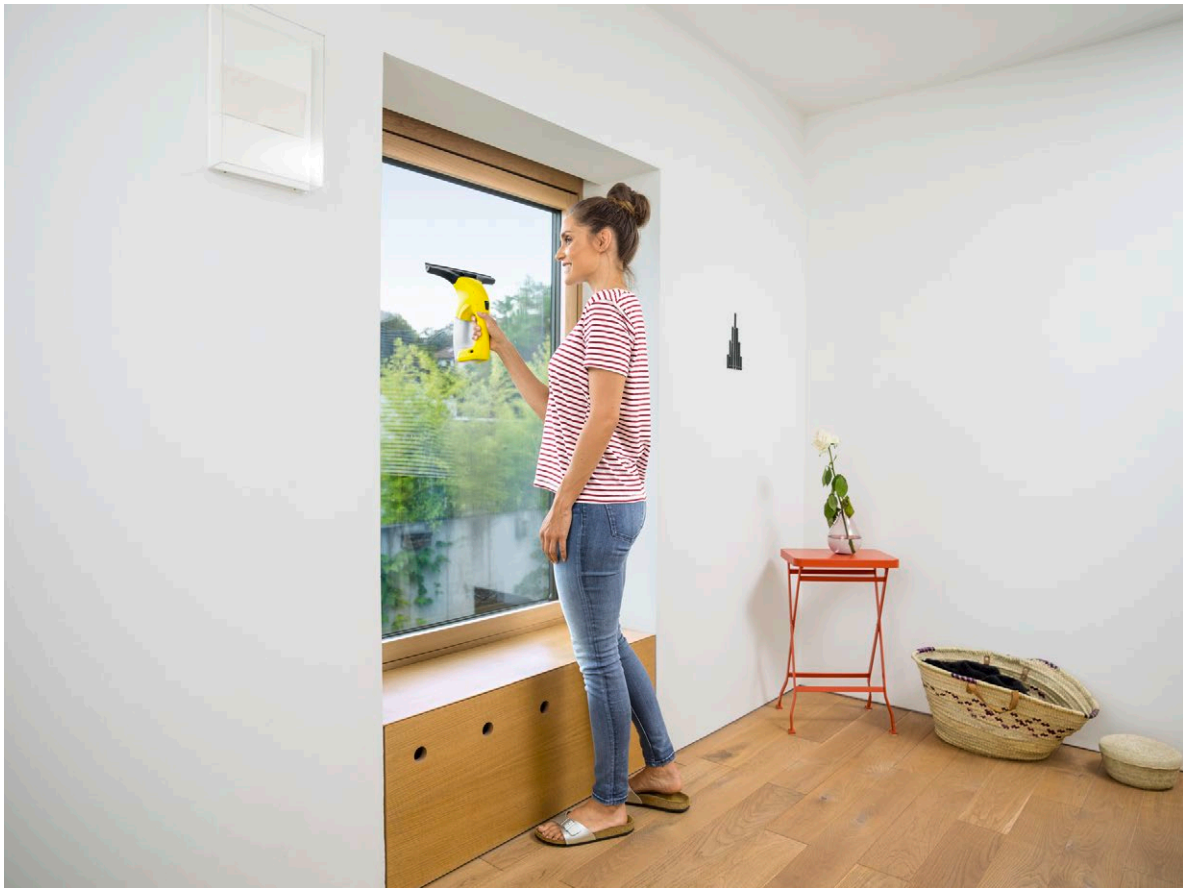

### 1 Lightweight

- Versatile and ergonomic design that can be used on all smooth surfaces.

### 2 Compact Design

- This compact, convenient device makes cleaning smooth surfaces even quicker and easier.
- The Kärcher Window Vac allows cleaning right to the bottom of your windows.

### 3 LED Display

- The LED display indicates when the battery needs to be recharged.

### 4 Versatile

- The quick and easy way to clean flat surfaces, such as windows, tiles, worktops and mirrors leaving a sparkling, streak-free finish.