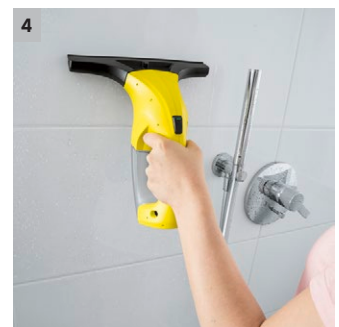

## WV 1

The Kärcher WV 1 is a lightweight, quick and easy way to achieve streak-free surfaces around the home. This rechargeable handheld vac has a powerful 25 minute lithium-ion battery.

### 2 Compact Design

- This compact, convenient device makes cleaning smooth surfaces even quicker and easier.
- The Kärcher Window Vac allows cleaning right to the bottom of your windows.

### 4 Versatile

- The quick and easy way to clean flat surfaces, such as windows, tiles, worktops and mirrors leaving a sparkling, streak-free finish.