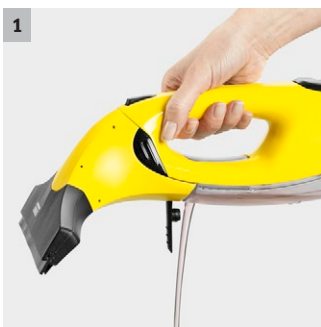

WV 2 Plus

The WV 2 Plus is a lightweight, quick and easy way to sparkling windows and streak-free surfaces. This rechargeable handheld vac has a powerful lithium-ion battery lasting up to 35 minutes.

1 Quick and Easy to Empty

- The dirty water tank can always be emptied quickly and easily when required.

2 Interchangeable Suction Nozzle (Only available as an accessory)

- The 170mm & 280mm exchangeable suction heads ensure you have the correct size for each cleaning task.