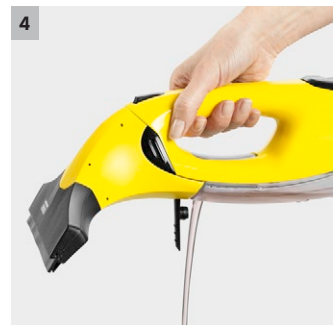

1 Lightweight and Quiet

- Minimal disturbance, generating a low noise level, no louder than 53dB.

2 Compact Design

- This compact, convenient device makes cleaning smooth surfaces even quicker and easier.
- The Kärcher Window Vac allows cleaning right to the bottom of your windows.

3 LED Display

- The LED display indicates when the battery needs to be recharged.

4 Quick and Easy to Empty

- The dirty water tank can always be emptied quickly and easily when required.

WV2

- Quick-to-empty tank
- Interchangeable Suction Nozzle (Only available as an accessory)