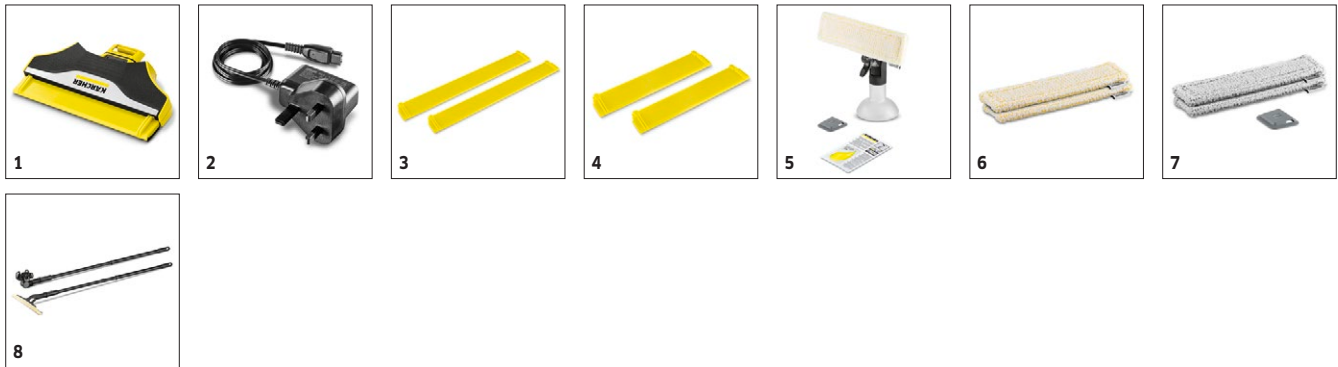

■ Included in delivery.

WV 6 PREMIUM 1.633-531.0

KÄRCHER

| | | Order no. | Quantity | | | | Price | Description | |
|---|---|-------------|------------|--|--|--|-------|--|---|
| Nozzles | | | | | | | | | |
| WV 6 Narrow Suction Nozzle (170mm) | 1 | 2.633-512.0 | 1 Piece(s) | | | | | The WV 6 Premium 170mm Narrow Suction Nozzle is perfect for streak-free cleaning on small surfaces areas such as Georgian windows, thin window panes and other small, narrow surfaces. | ■ |
| Power supplies | | | | | | | | | |
| WV 6 Fast Charger | 2 | 2.633-515.0 | 1 Piece(s) | | | | | This replacement fast charger for the WV 6 ensures even quicker charging, so you can benefit from longer running time with less charge time. | ■ |
| Replacement blades | | | | | | | | | |
| WV 6 Suction lip (280mm) | 3 | 2.633-514.0 | 2 Piece(s) | | | | | | □ |
| WV 6 Suction Lips (170mm) | 4 | 2.633-513.0 | 2 Piece(s) | | | | | The 170mm Liquid Silicone Lips for the WV 6 Premium ensure streak-free result on all smooth surfaces - without leaving any smears or drips. | □ |
| Spray bottle | | | | | | | | | |
| Premium Spray Bottle Kit | 5 | 2.633-129.0 | 1 Piece(s) | | | | | The Premium Spray Bottle Kit includes a microfibre wiping cloth with hook and loop system, wide and narrow wipers, dirt scraper and 20 ml glass cleaning concentrate. | □ |
| Replacement cloths | | | | | | | | | |
| 2 x Indoor EasyFix Microfibre Cloths | 6 | 2.633-130.0 | 2 Piece(s) | | | | | The super absorbent Microfibre Cloths ensure optimal dirt removal. The hook-and-loop system ensures quick and easy changing. Once finished, simply place in the washing machine. | □ |
| Outdoor Window Vac microfibre wiping cloths | 7 | 2.633-131.0 | 2 Piece(s) | | | | | Ideal for outdoor windows: The microfibre wiping cloth has hook-and-loop fastener fastening and a large number of abrasive fibres. Including dirt scraper for the most stubborn dirt. | □ |
| Extensions | | | | | | | | | |
| WV Evolution Extension Set | 8 | 2.633-144.0 | 1 Piece(s) | | | | | The Window Vac Extension Set is compatible with all WV & KV models, with a 1.5m reach the extension set ensures all those hard to reach areas are cleaned quickly and effectively. | □ |