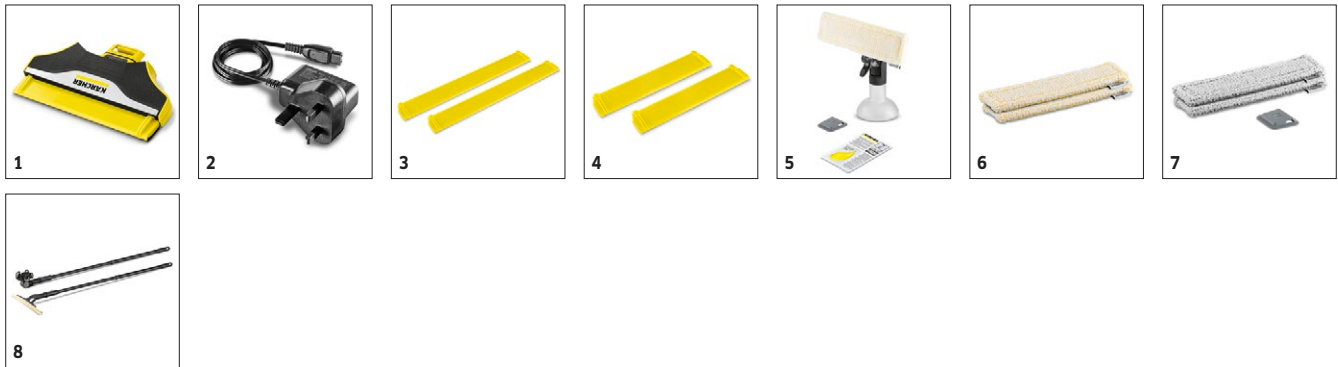

WV 6 PREMIUM 1.633-531.0

KÄRCHER

		Order no.	Quantity				Price	Description	
Nozzles									
WV 6 Narrow Suction Nozzle (170mm)	1	2.633-512.0	1 Piece(s)					The WV 6 Premium 170mm Narrow Suction Nozzle is perfect for streak-free cleaning on small surfaces areas such as Georgian windows, thin window panes and other small, narrow surfaces.	■
Power supplies									
WV 6 Fast Charger	2	2.633-515.0	1 Piece(s)					This replacement fast charger for the WV 6 ensures even quicker charging, so you can benefit from longer running time with less charge time.	■
Replacement blades									
WV 6 Suction lip (280mm)	3	2.633-514.0	2 Piece(s)						□
WV 6 Suction Lips (170mm)	4	2.633-513.0	2 Piece(s)					The 170mm Liquid Silicone Lips for the WV 6 Premium ensure streak-free result on all smooth surfaces - without leaving any smears or drips.	□
Spray bottle									
Premium Spray Bottle Kit	5	2.633-129.0	1 Piece(s)					The Premium Spray Bottle Kit includes a microfiber wiping cloth with hook and loop system, wide and narrow wipers, dirt scraper and 20 ml glass cleaning concentrate.	□
Replacement cloths									
2 x Indoor EasyFix Microfibre Cloths	6	2.633-130.0	2 Piece(s)					The super absorbent Microfibre Cloths ensure optimal dirt removal. The hook-and-loop system ensures quick and easy changing. Once finished, simply place in the washing machine.	□
Outdoor Window Vac microfibre wiping cloths	7	2.633-131.0	2 Piece(s)					Ideal for outdoor windows: The microfibre wiping cloth has hook-and-loop fastener fastening and a large number of abrasive fibres. Including dirt scraper for the most stubborn dirt.	□
Extensions									
WV Evolution Extension Set	8	2.633-144.0	1 Piece(s)					The Window Vac Extension Set is compatible with all WV & KV models, with a 1.5m reach the extension set ensures all those hard to reach areas are cleaned quickly and effectively.	□